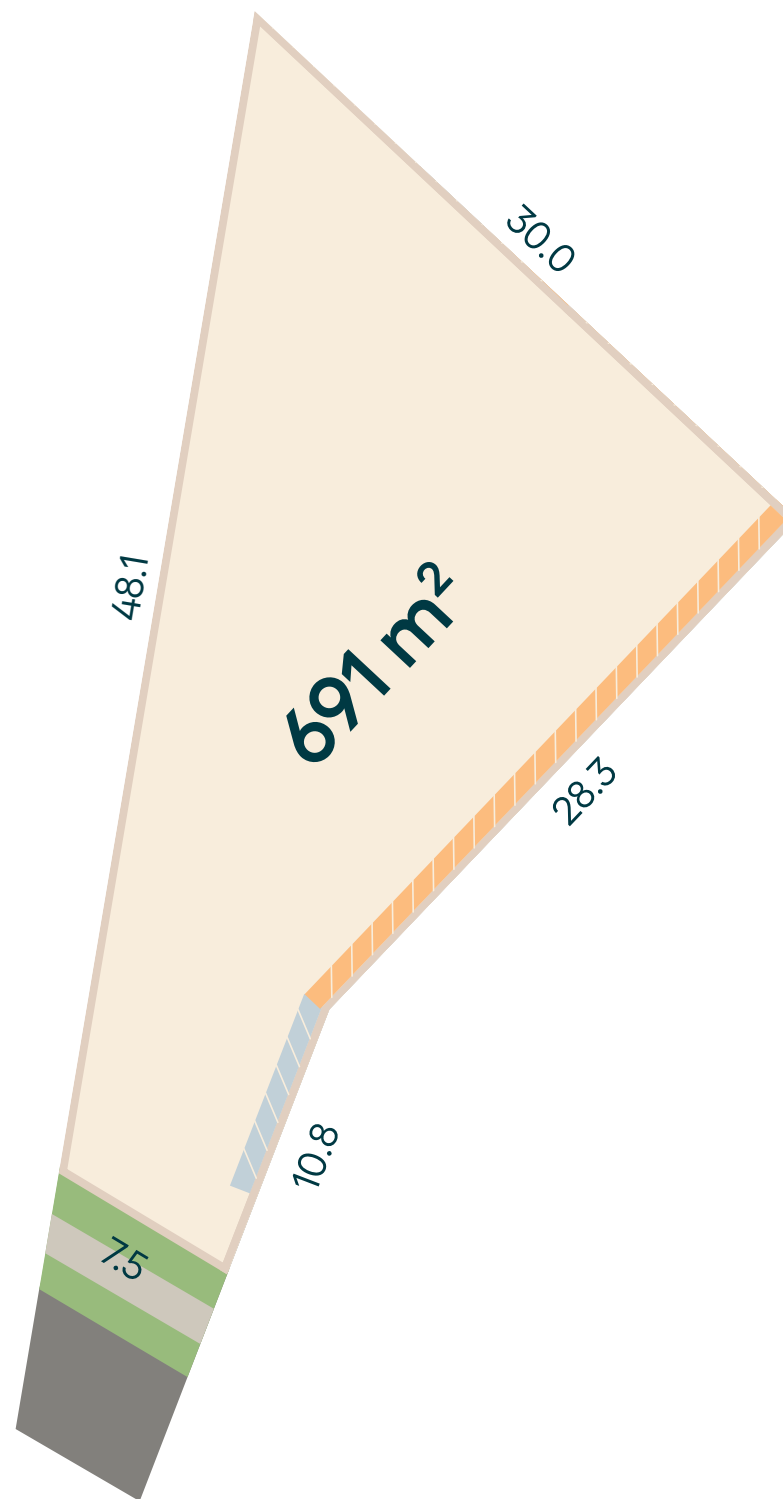

Lot 1

Size	691 m²
Frontage	7.5 m

Areas are indicative and subject to final survey. Whilst all details have been carefully prepared and are believed to be correct at time of printing, no warranty can be given either expressly or implied by the vendor or their agents.

Stage 7

An exclusive release of premium lots in the highly anticipated Epiq Stage 7 land release provides you with an opportunity to create your dream home in Lennox Head.

www.epiqlennox.com.au