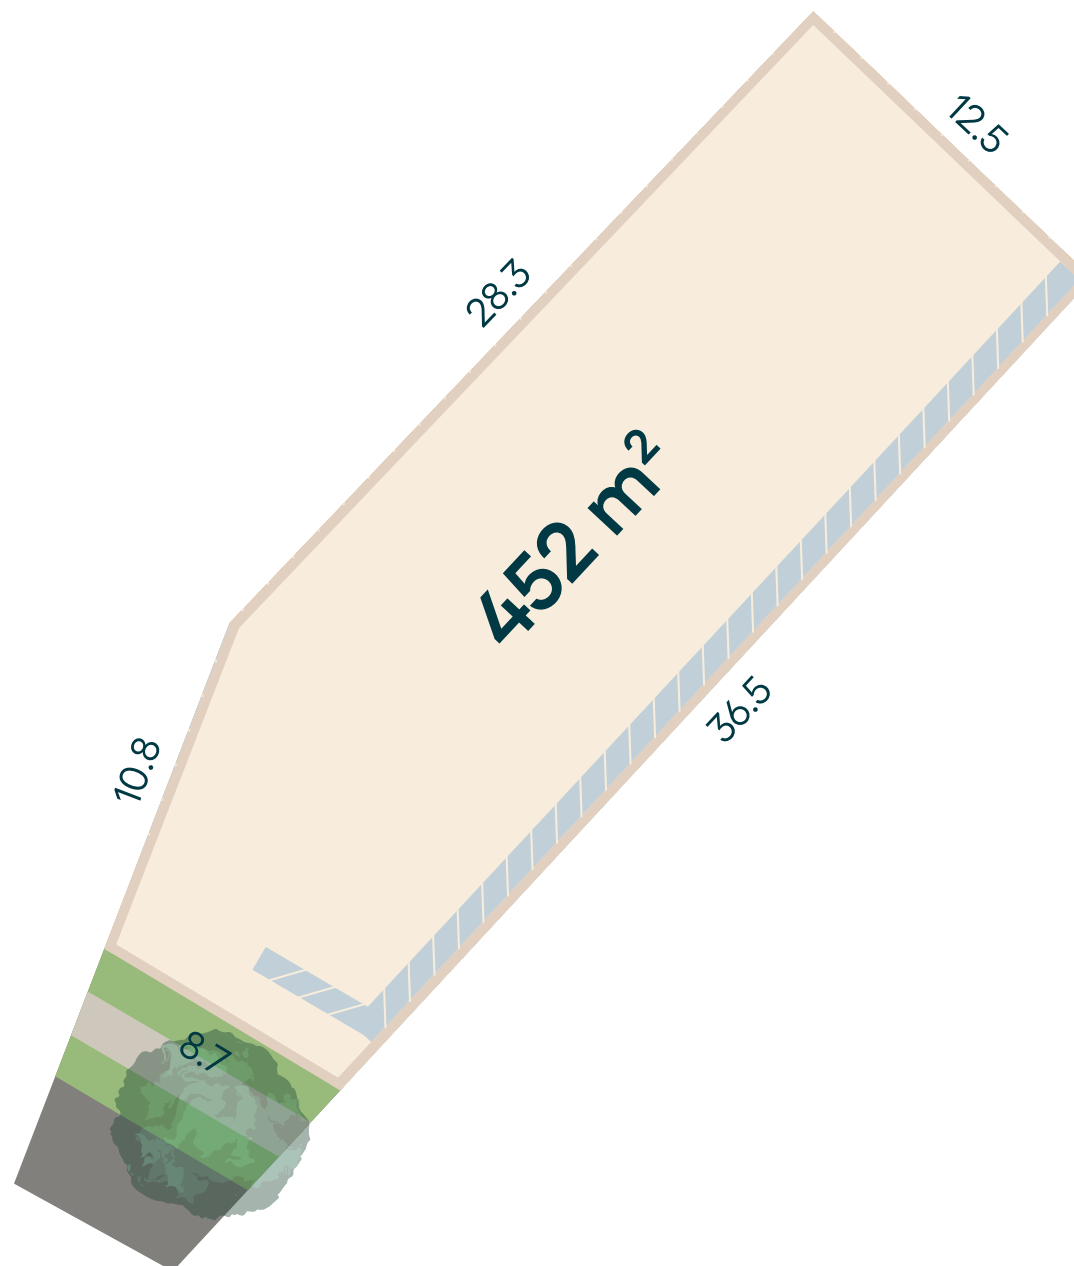

## Lot 2

Size 452 m<sup>2</sup>

Frontage 8.7 m

Areas are indicative and subject to final survey. Whilst all details have been carefully prepared and are believed to be correct at time of printing, no warranty can be given either expressly or implied by the vendor or their agents.

### Lot location

### Retaining Wall Heights

- 0.5 - 1 m
- 1 - 1.5 m
- 1.5 - 2 m