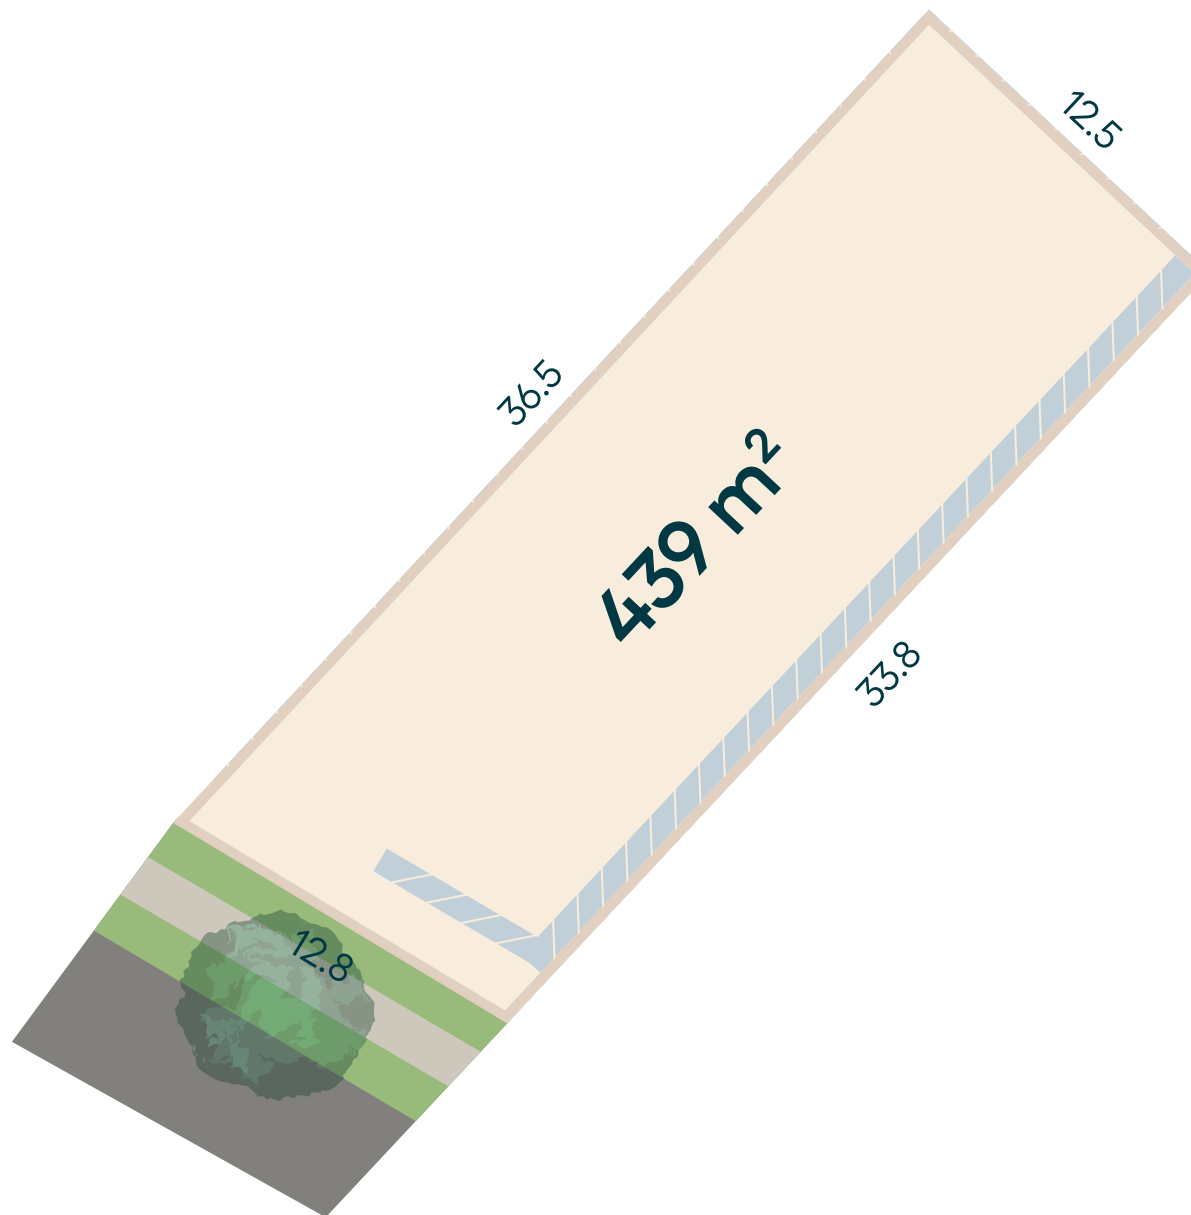

Lot 3

Size	439 m²
Frontage	12.8 m

Areas are indicative and subject to final survey. Whilst all details have been carefully prepared and are believed to be correct at time of printing, no warranty can be given either expressly or implied by the vendor or their agents.

Stage 7

An exclusive release of premium lots in the highly anticipated Epiq Stage 7 land release provides you with an opportunity to create your dream home in Lennox Head.

www.epiqlennox.com.au