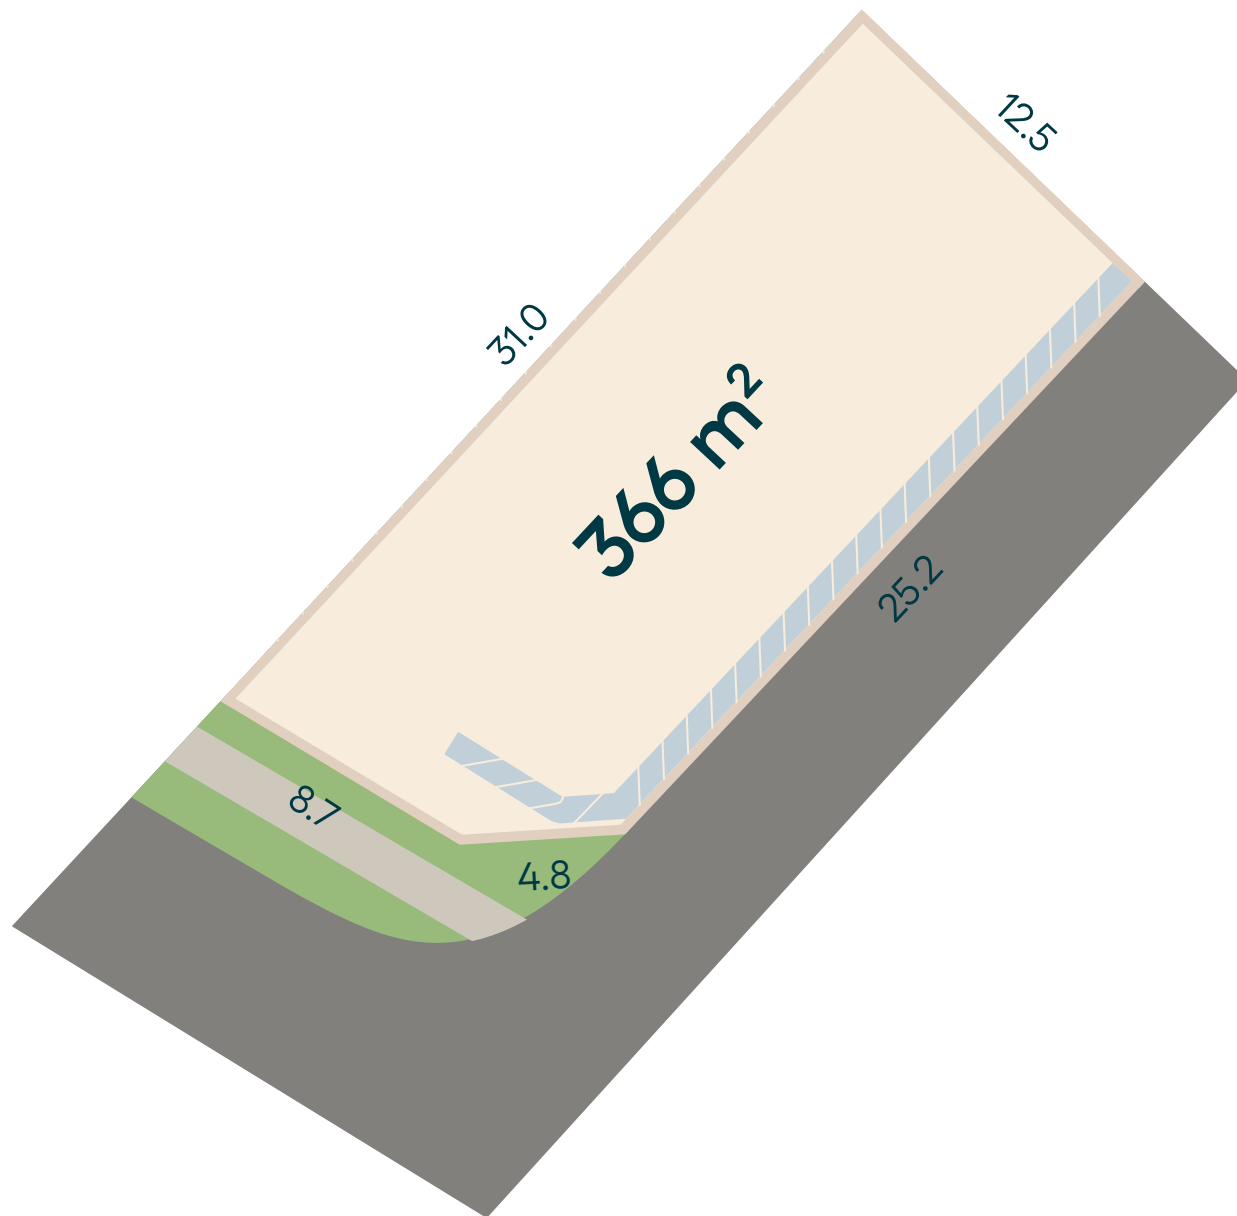

Lot 5

Size	366 m²
Frontage	8.7 m

Areas are indicative and subject to final survey. Whilst all details have been carefully prepared and are believed to be correct at time of printing, no warranty can be given either expressly or implied by the vendor or their agents.

Stage 7

An exclusive release of premium lots in the highly anticipated Epiq Stage 7 land release provides you with an opportunity to create your dream home in Lennox Head.

www.epiqlennox.com.au