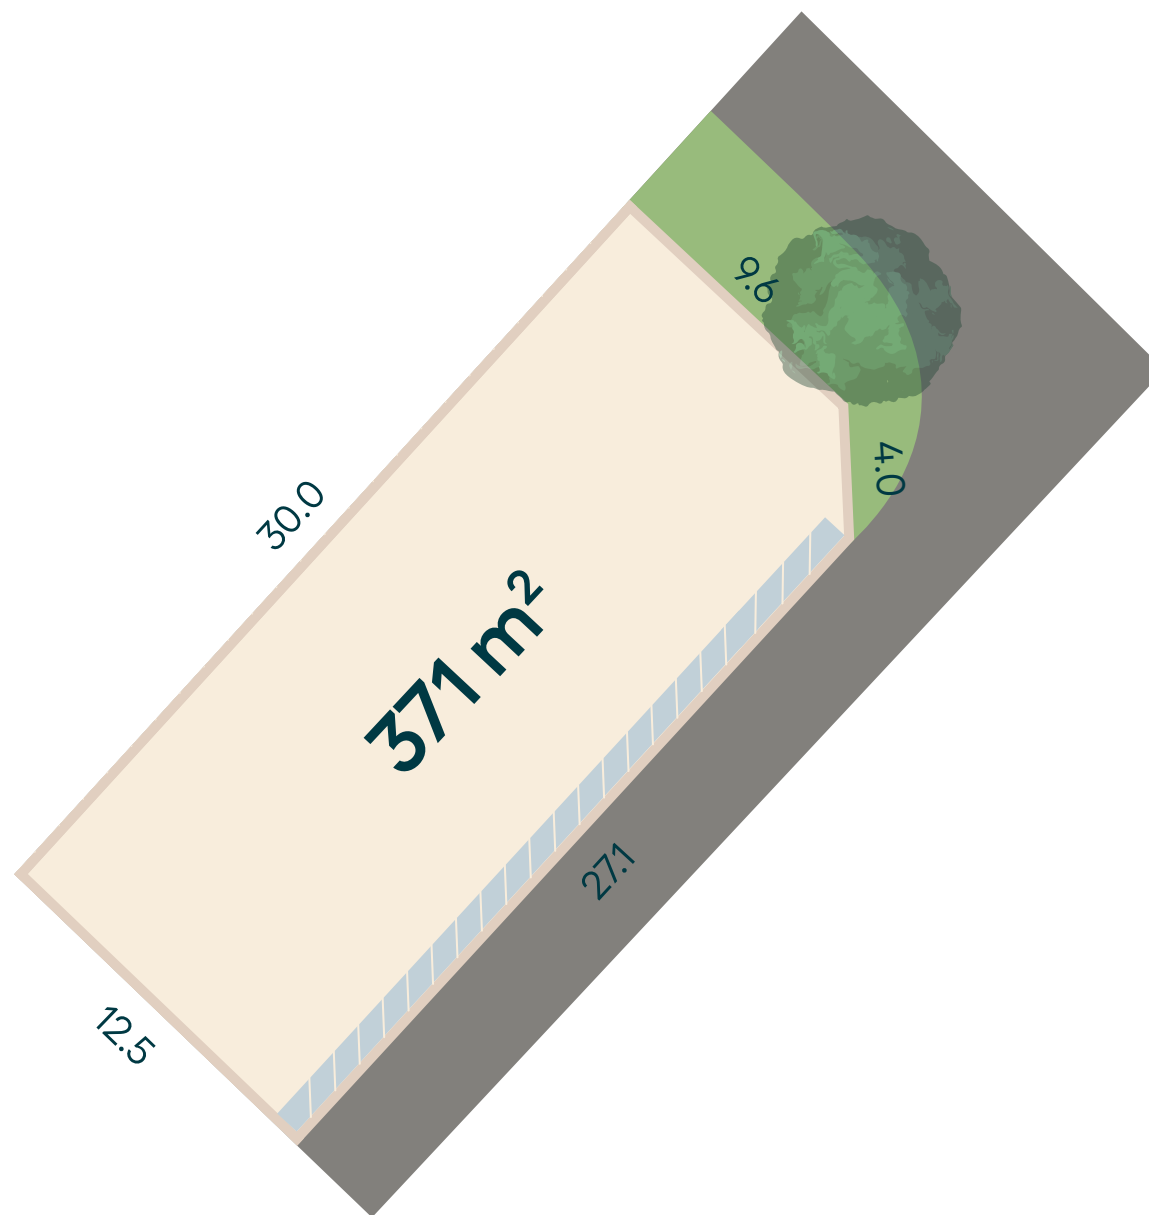

Lot 12

Size 371 m²

Frontage 9.6 m

Areas are indicative and subject to final survey. Whilst all details have been carefully prepared and are believed to be correct at time of printing, no warranty can be given either expressly or implied by the vendor or their agents.

Retaining Wall Heights

- 0.5 – 1 m
- 1 – 1.5 m
- 1.5 – 2 m