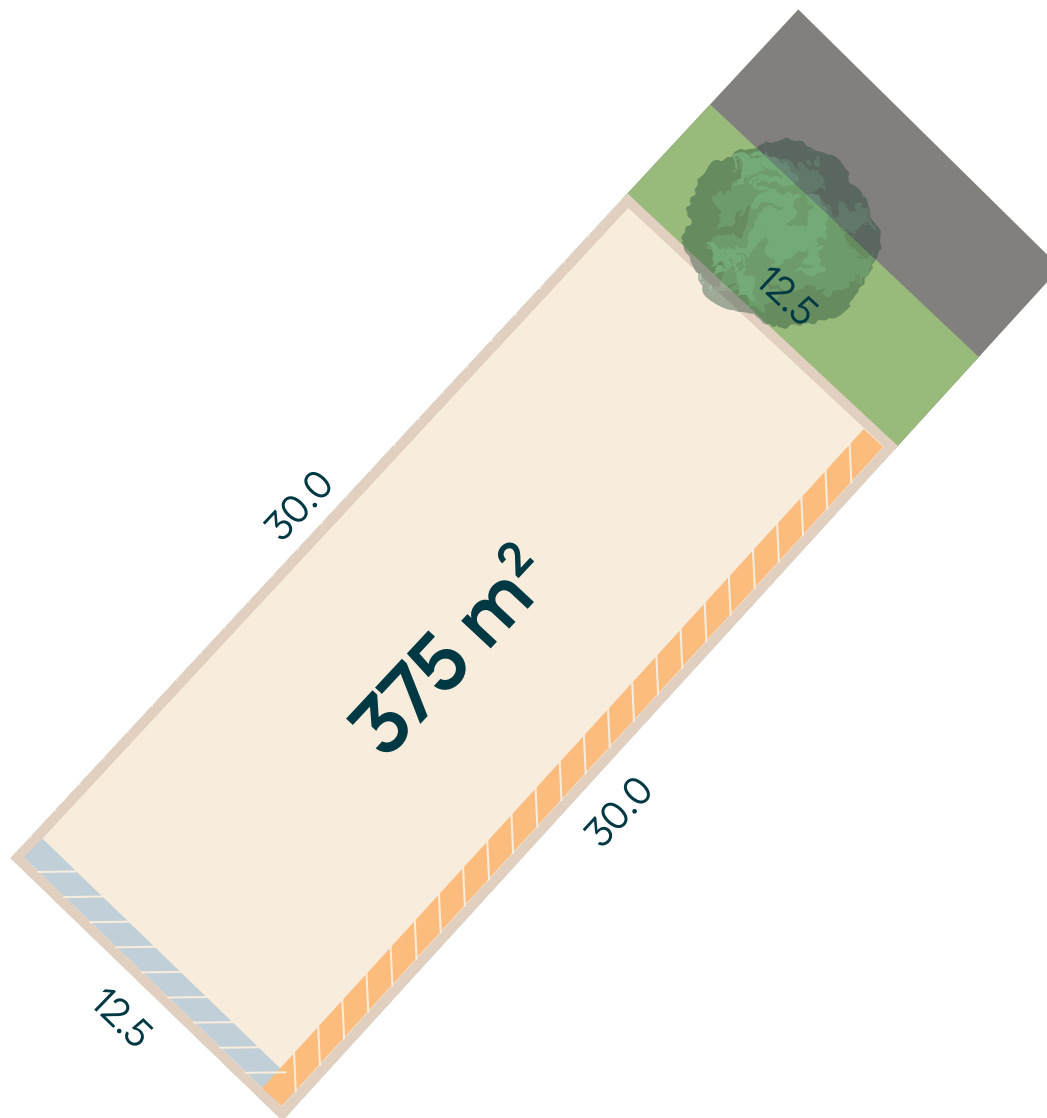

## Lot 13

Size 375 m<sup>2</sup>

Frontage 12.5 m

Areas are indicative and subject to final survey. Whilst all details have been carefully prepared and are believed to be correct at time of printing, no warranty can be given either expressly or implied by the vendor or their agents.

## Lot location

## Retaining Wall Heights

	0.5 - 1 m
	1 - 1.5 m
	1.5 - 2 m