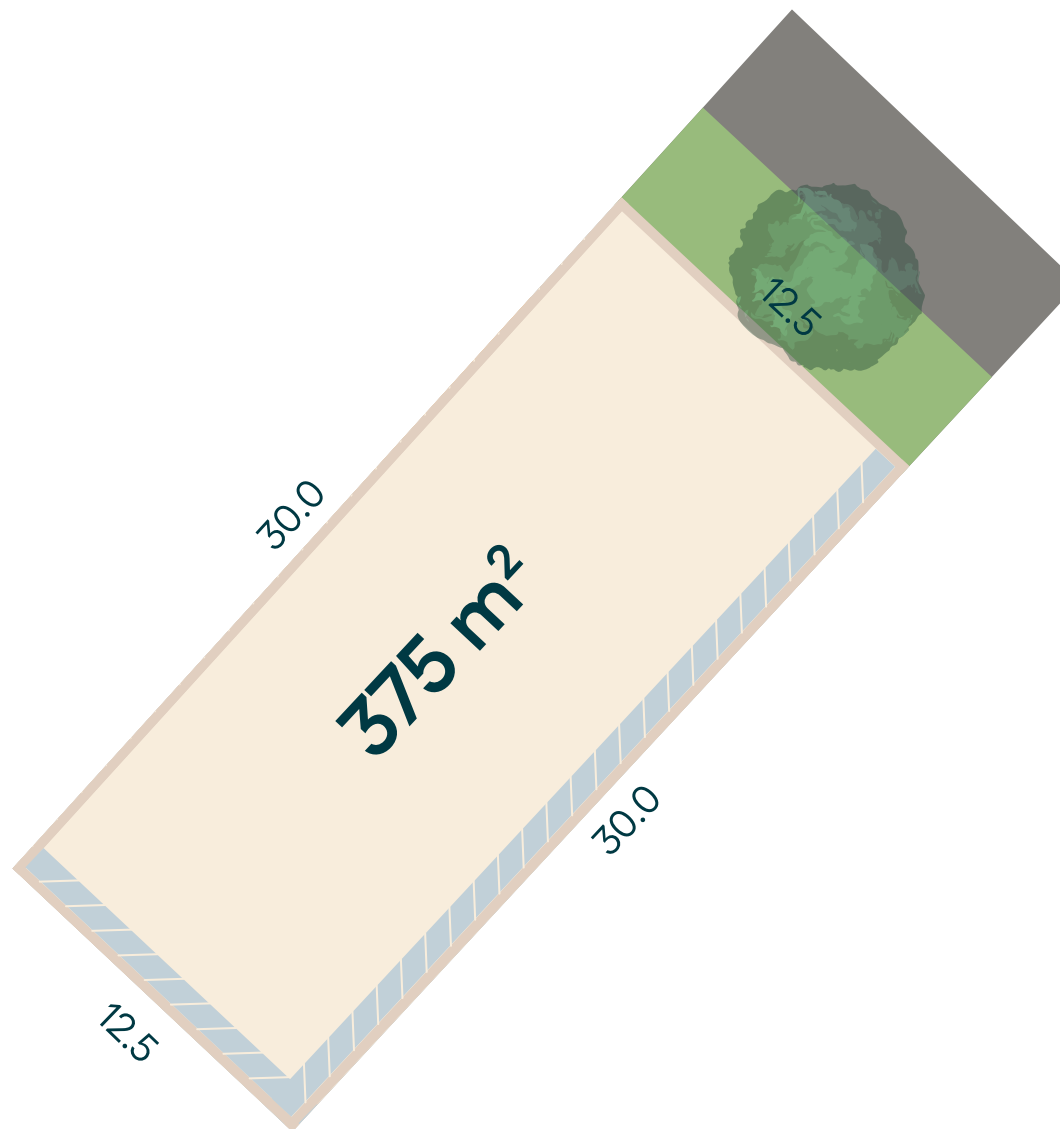

## Lot 14

Size 375 m<sup>2</sup>

Frontage 12.5 m

Areas are indicative and subject to final survey. Whilst all details have been carefully prepared and are believed to be correct at time of printing, no warranty can be given either expressly or implied by the vendor or their agents.

## Lot location

## Retaining Wall Heights

	0.5 - 1 m
	1 - 1.5 m
	1.5 - 2 m