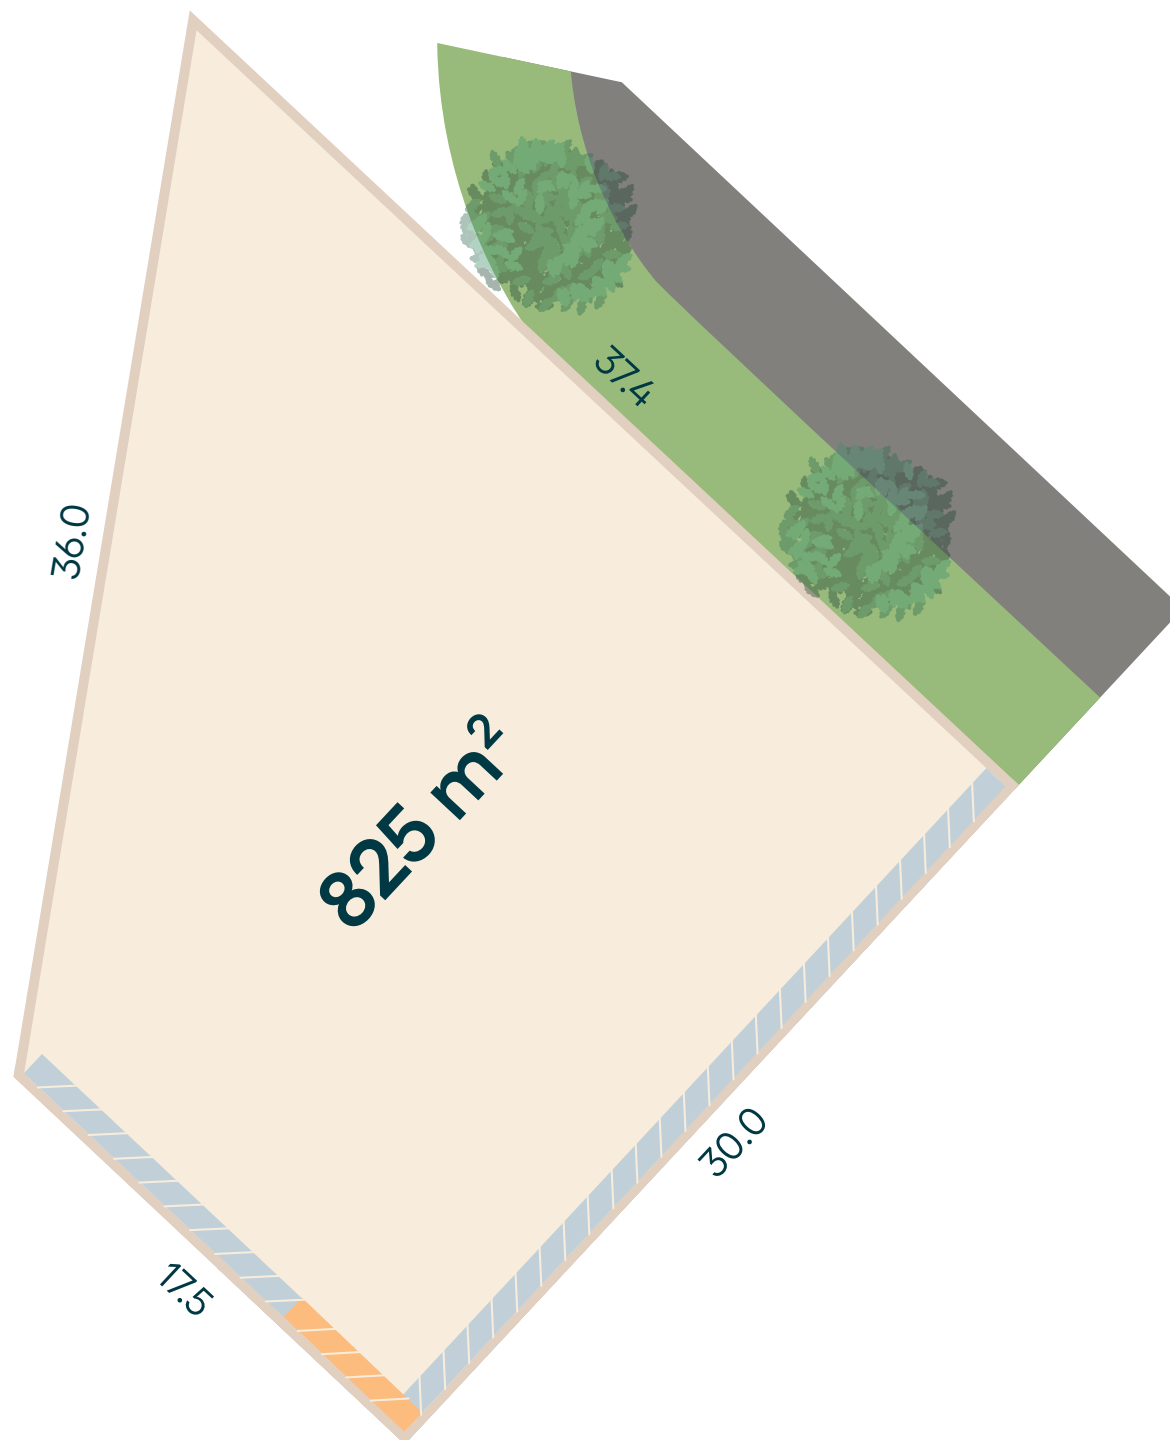

## Lot 17

Size 825 m<sup>2</sup>

Frontage 37.4 m

Areas are indicative and subject to final survey. Whilst all details have been carefully prepared and are believed to be correct at time of printing, no warranty can be given either expressly or implied by the vendor or their agents.

### Lot location

### Retaining Wall Heights

- 0.5 - 1 m
- 1 - 1.5 m
- 1.5 - 2 m