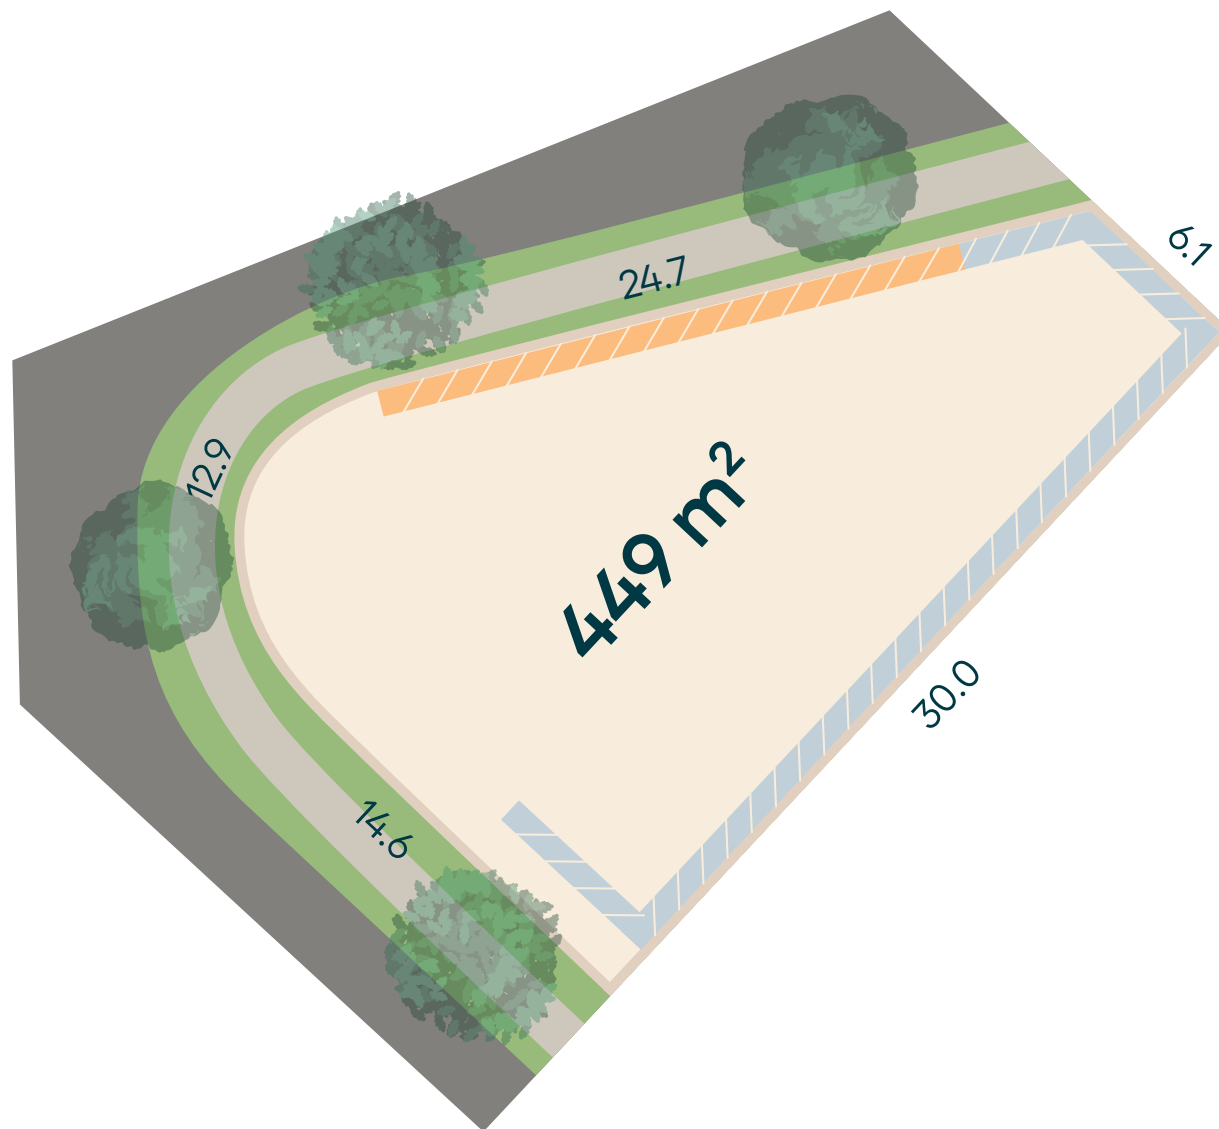

Lot 18

Size 449 m²

Frontage 14.6 m

Areas are indicative and subject to final survey. Whilst all details have been carefully prepared and are believed to be correct at time of printing, no warranty can be given either expressly or implied by the vendor or their agents.

Stage 7

An exclusive release of premium lots in the highly anticipated Epiq Stage 7 land release provides you with an opportunity to create your dream home in Lennox Head.

www.epiqlennox.com.au

Lot location

Retaining Wall Heights

	0.5 – 1 m
	1 – 1.5 m
	1.5 – 2 m