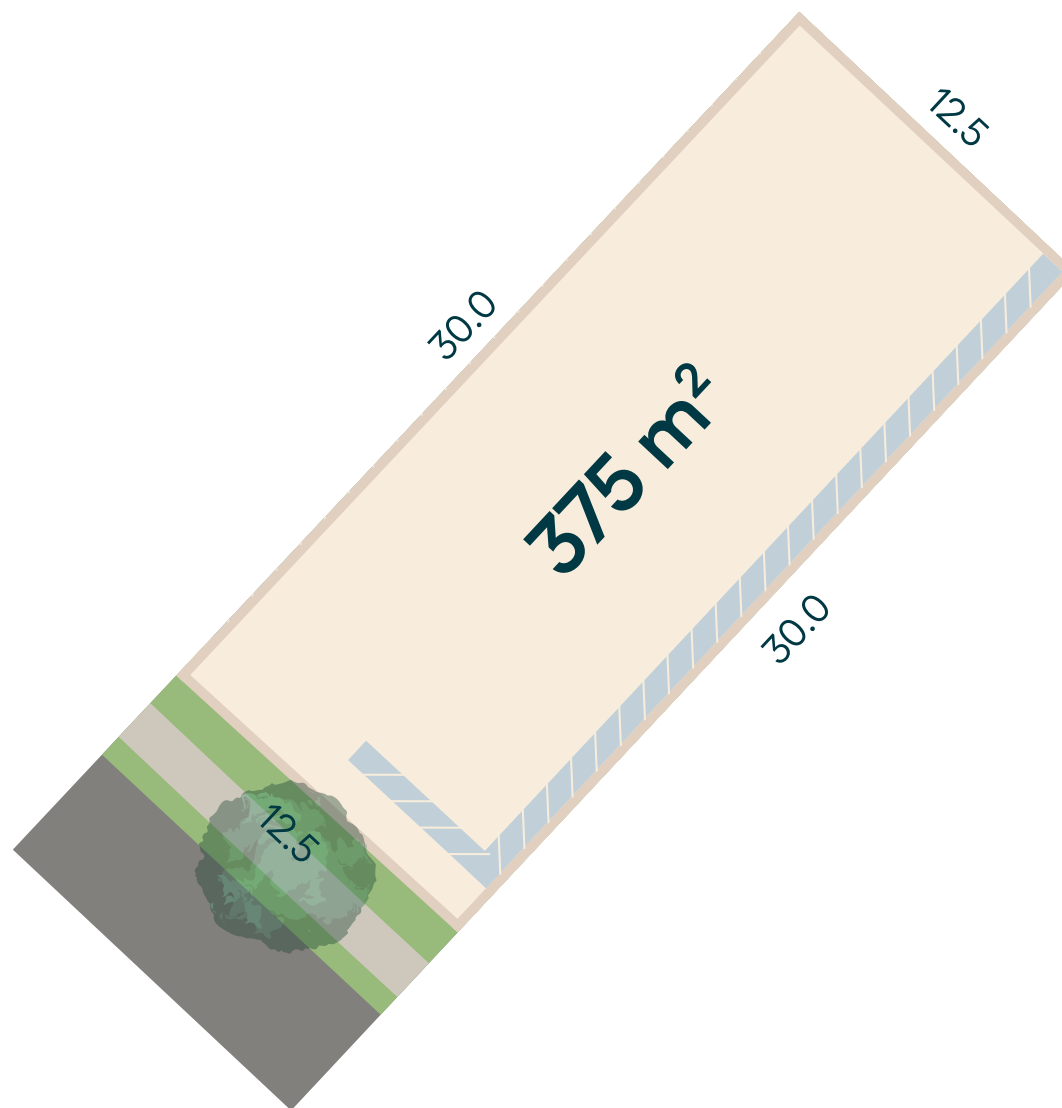

Lot 19

Size 375 m²

Frontage 12.5 m

Areas are indicative and subject to final survey. Whilst all details have been carefully prepared and are believed to be correct at time of printing, no warranty can be given either expressly or implied by the vendor or their agents.

Stage 7

An exclusive release of premium lots in the highly anticipated Epiq Stage 7 land release provides you with an opportunity to create your dream home in Lennox Head.

www.epiqlennox.com.au