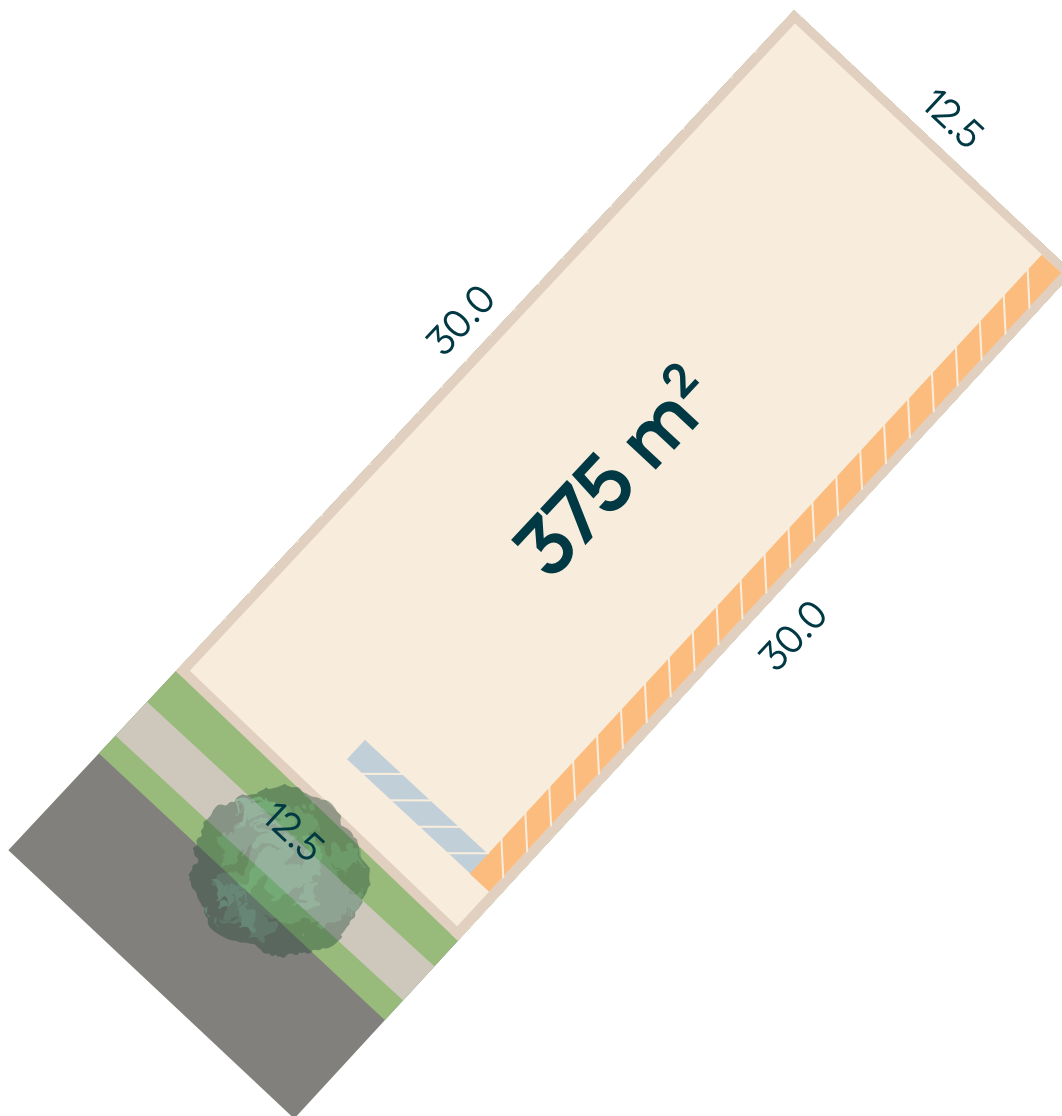

Lot 20

Size 375 m²

Frontage 12.5 m

Areas are indicative and subject to final survey. Whilst all details have been carefully prepared and are believed to be correct at time of printing, no warranty can be given either expressly or implied by the vendor or their agents.

Stage 7

An exclusive release of premium lots in the highly anticipated Epiq Stage 7 land release provides you with an opportunity to create your dream home in Lennox Head.

www.epiqlennox.com.au

Lot location

Retaining Wall Heights

	0.5 - 1 m
	1 - 1.5 m
	1.5 - 2 m