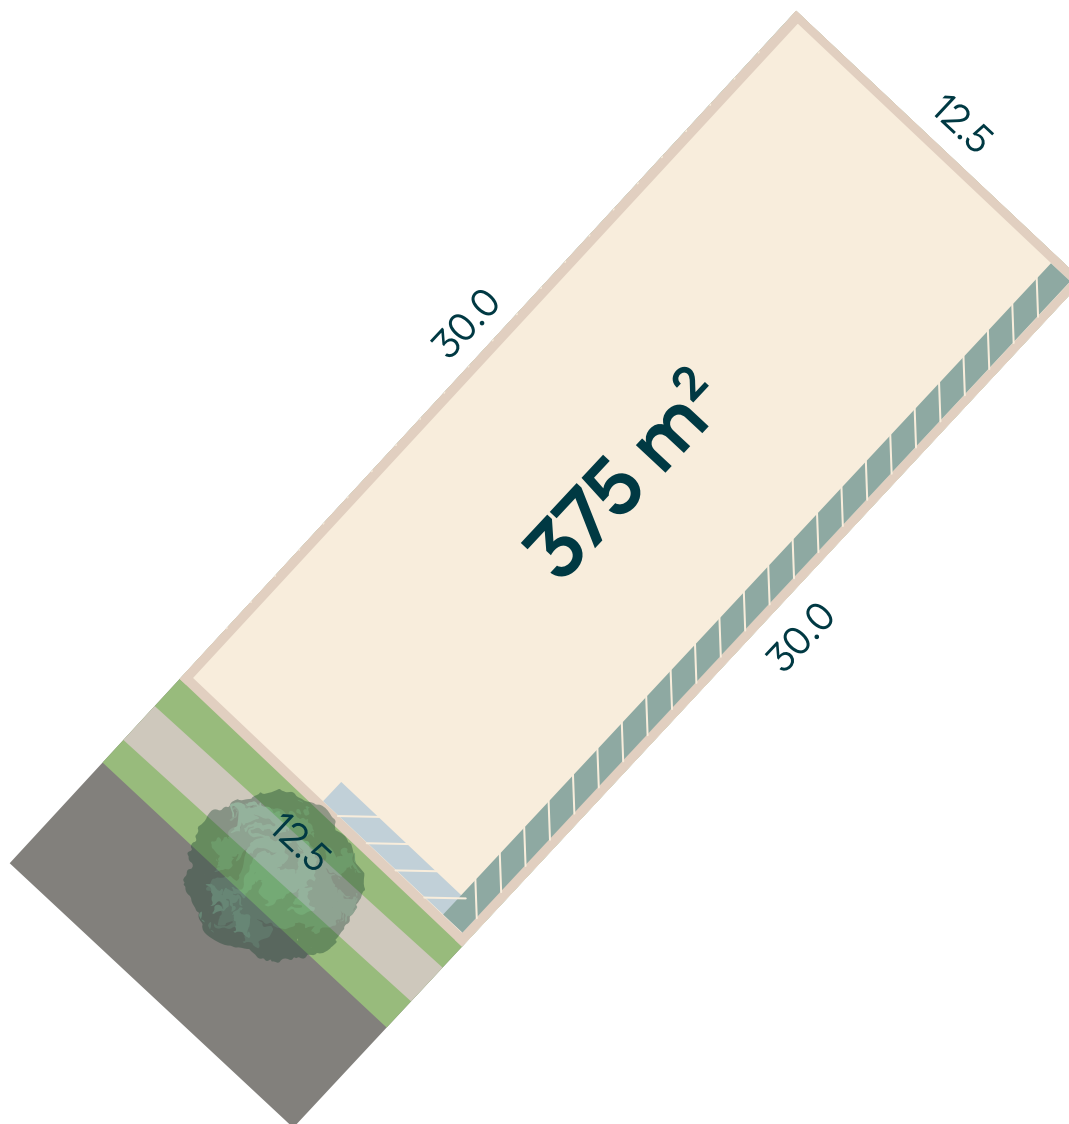

## Lot 22

Size 375 m<sup>2</sup>

Frontage 12.5 m

Areas are indicative and subject to final survey. Whilst all details have been carefully prepared and are believed to be correct at time of printing, no warranty can be given either expressly or implied by the vendor or their agents.

### Lot location

### Retaining Wall Heights

	0.5 - 1 m
	1 - 1.5 m
	1.5 - 2 m