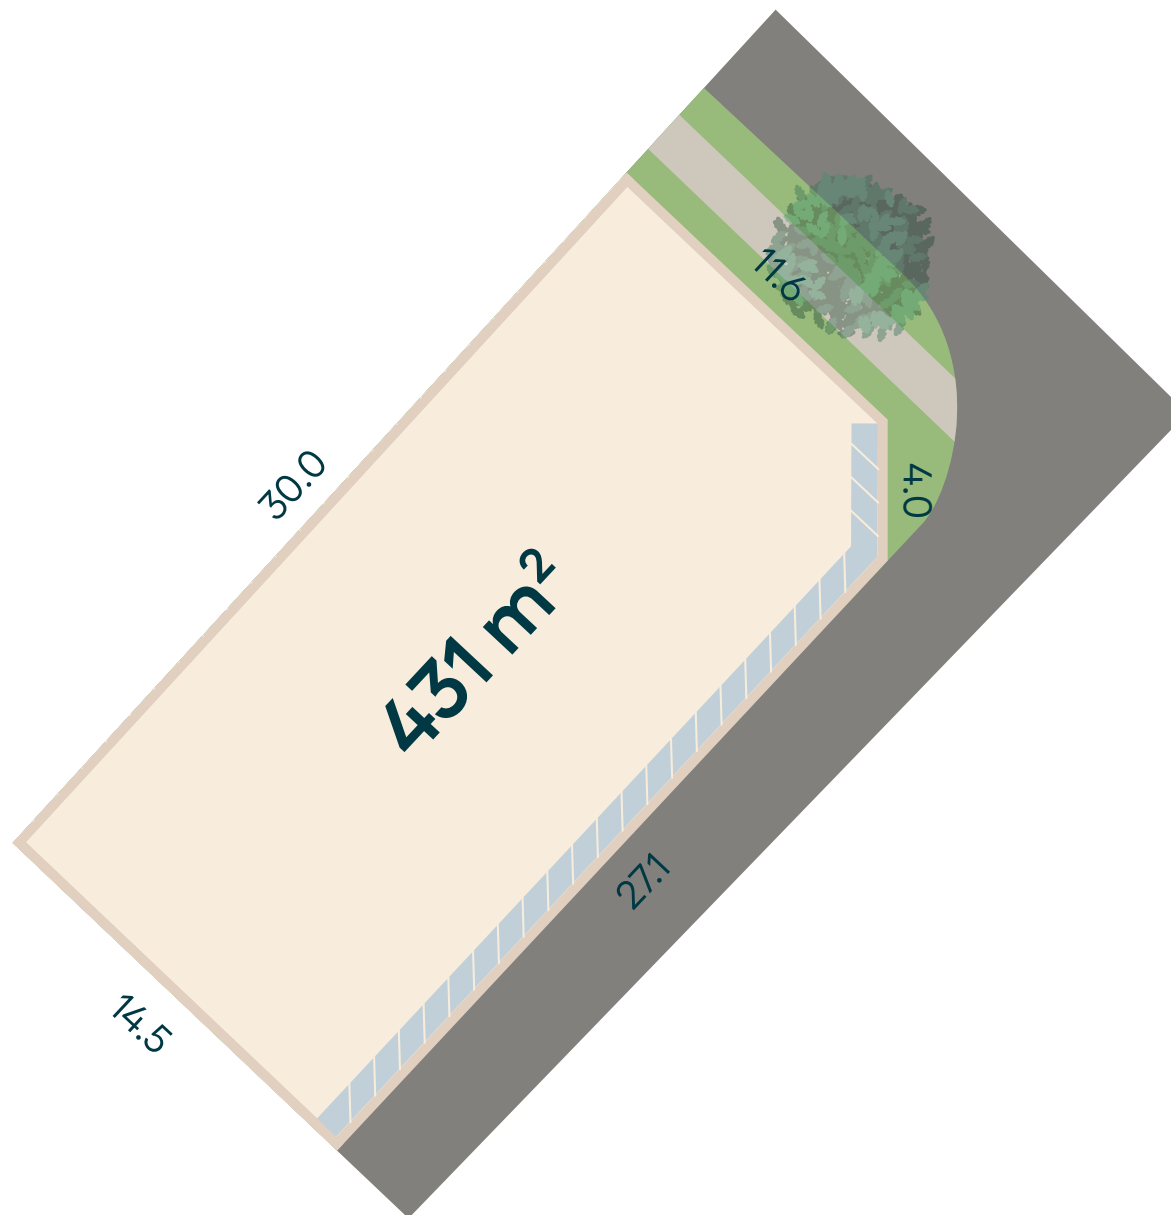

Lot 31

Size 431 m²

Frontage 11.6 m

Areas are indicative and subject to final survey. Whilst all details have been carefully prepared and are believed to be correct at time of printing, no warranty can be given either expressly or implied by the vendor or their agents.

Lot location

Retaining Wall Heights

-  0.5 - 1 m
-  1 - 1.5 m
-  1.5 - 2 m

Stage 7

An exclusive release of premium lots in the highly anticipated Epiq Stage 7 land release provides you with an opportunity to create your dream home in Lennox Head.