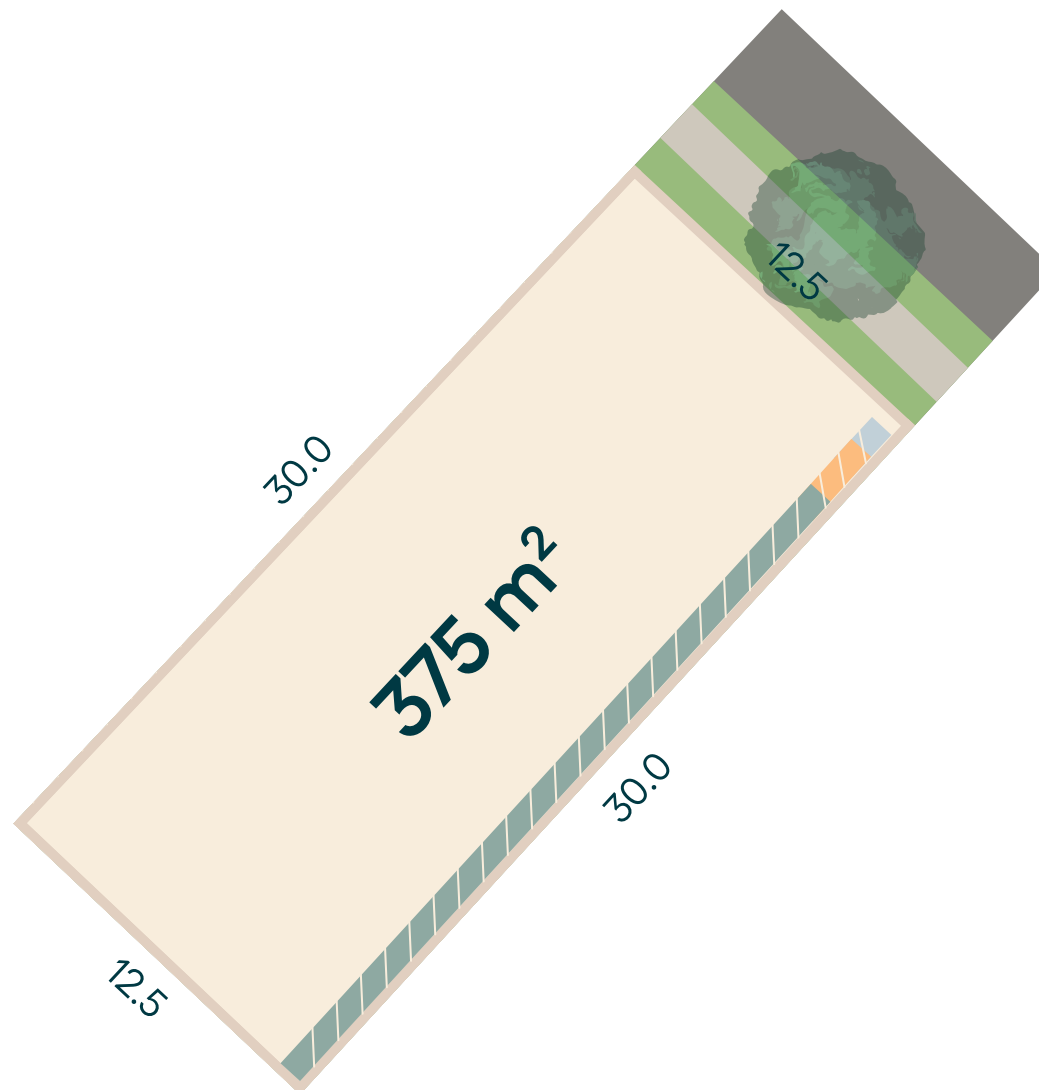

## Lot 32

Size 375 m<sup>2</sup>

Frontage 12.5 m

Areas are indicative and subject to final survey. Whilst all details have been carefully prepared and are believed to be correct at time of printing, no warranty can be given either expressly or implied by the vendor or their agents.

### Lot location

### Retaining Wall Heights

	0.5 - 1 m
	1 - 1.5 m
	1.5 - 2 m