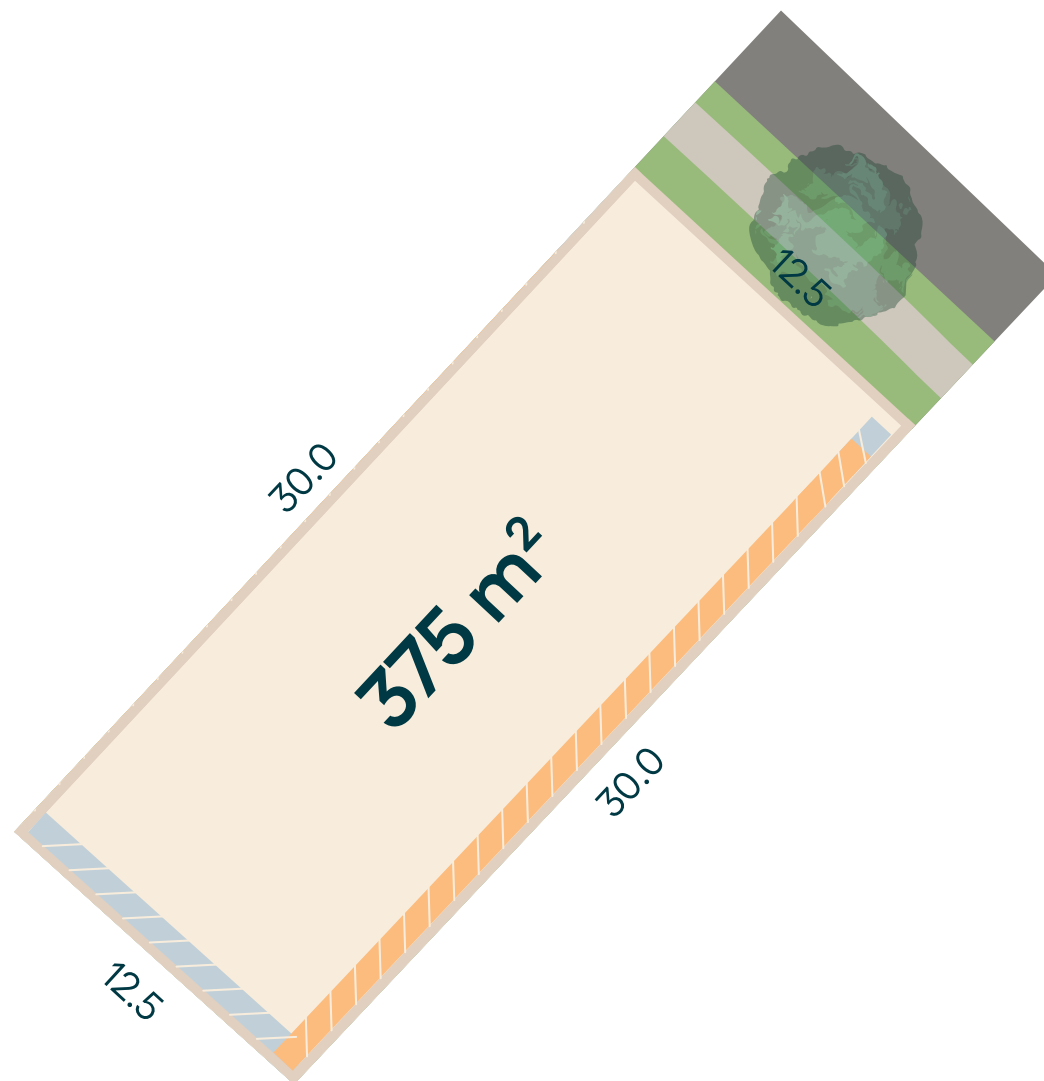

## Lot 33

Size 375 m<sup>2</sup>

Frontage 12.5 m

Areas are indicative and subject to final survey. Whilst all details have been carefully prepared and are believed to be correct at time of printing, no warranty can be given either expressly or implied by the vendor or their agents.

### Lot location

### Retaining Wall Heights

	0.5 – 1 m
	1 – 1.5 m
	1.5 – 2 m