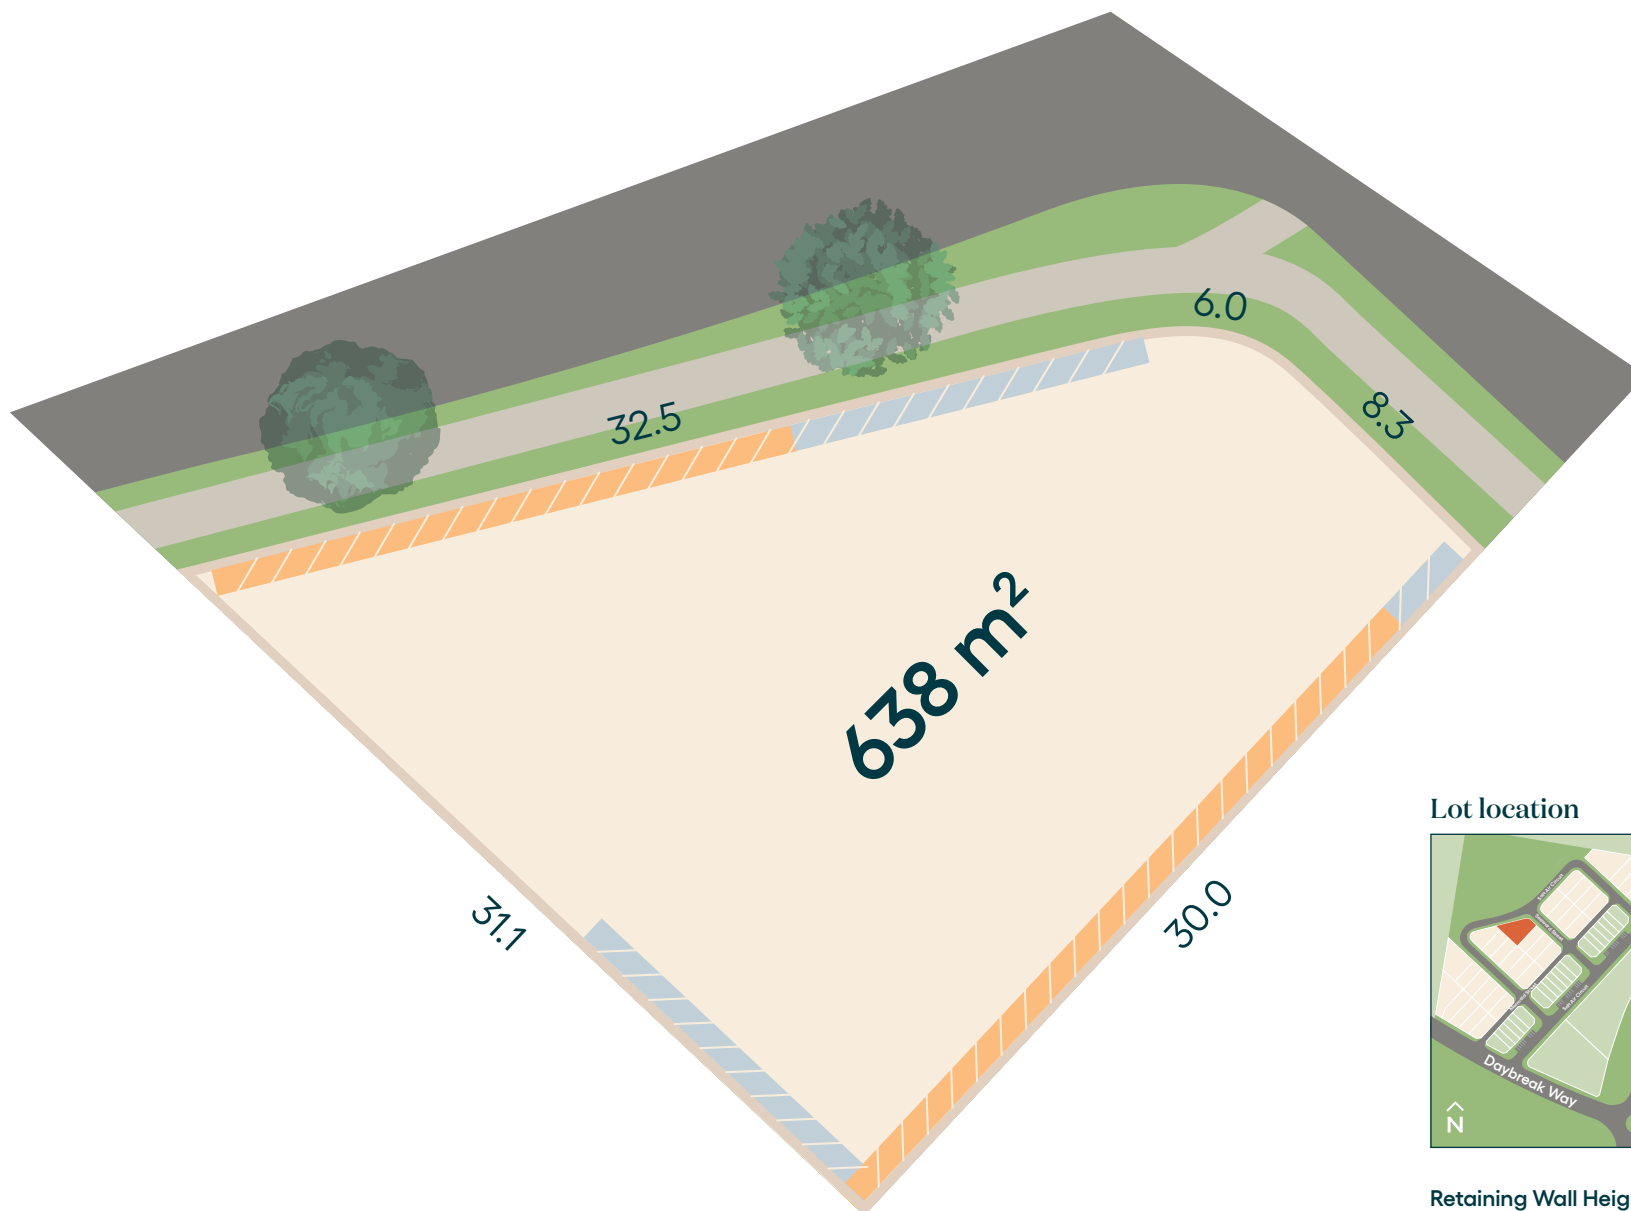

Lot 34

Size 638 m²
 Frontage 8.3 m

Areas are indicative and subject to final survey. Whilst all details have been carefully prepared and are believed to be correct at time of printing, no warranty can be given either expressly or implied by the vendor or their agents.

Stage 7

An exclusive release of premium lots in the highly anticipated Epiq Stage 7 land release provides you with an opportunity to create your dream home in Lennox Head.

www.epiqlennox.com.au

Lot location

Retaining Wall Heights

-  0.5 - 1 m
-  1 - 1.5 m
-  1.5 - 2 m