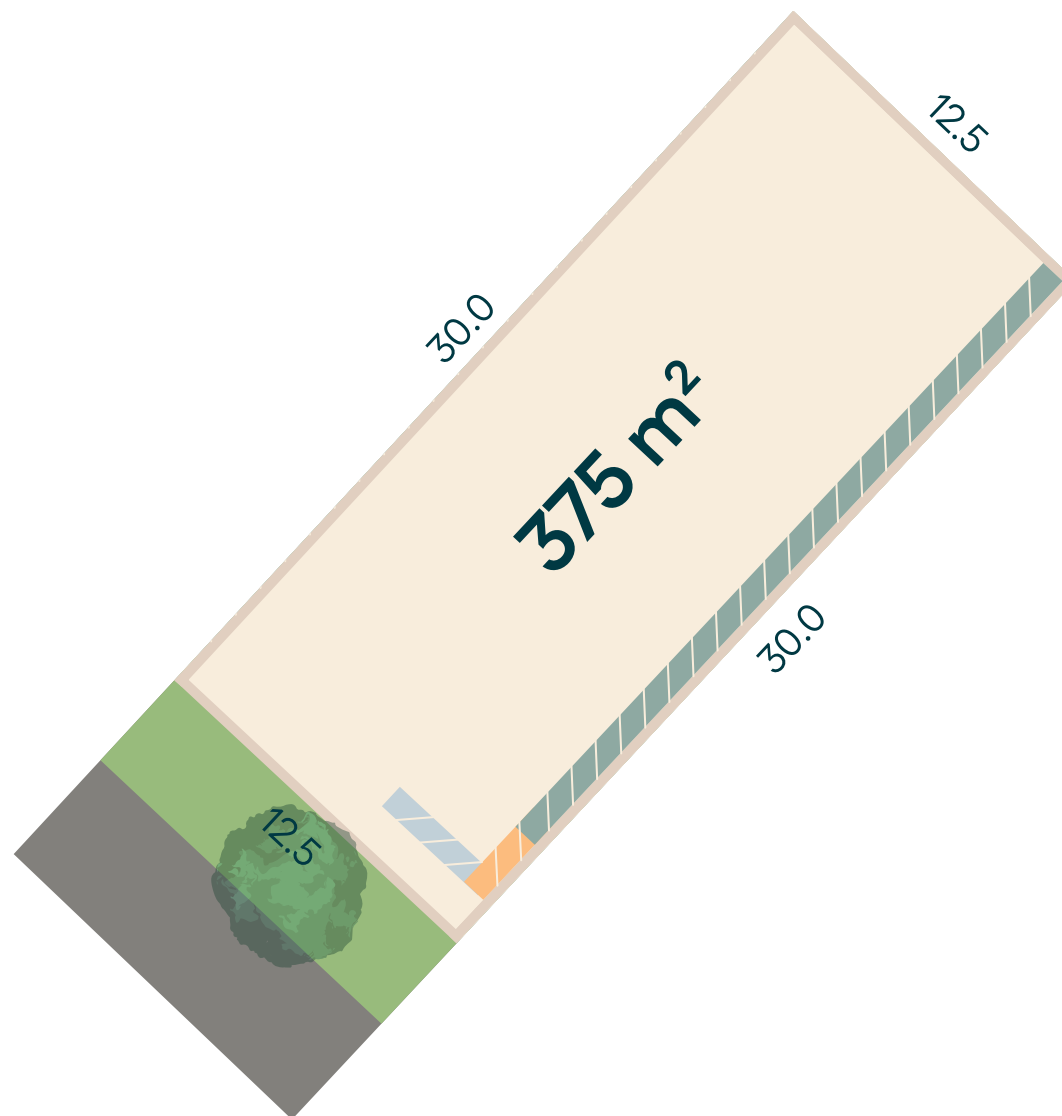

Lot 36

Size	375 m²
Frontage	12.5 m

Areas are indicative and subject to final survey. Whilst all details have been carefully prepared and are believed to be correct at time of printing, no warranty can be given either expressly or implied by the vendor or their agents.

Stage 7

An exclusive release of premium lots in the highly anticipated Epiq Stage 7 land release provides you with an opportunity to create your dream home in Lennox Head.

www.epiqlennox.com.au