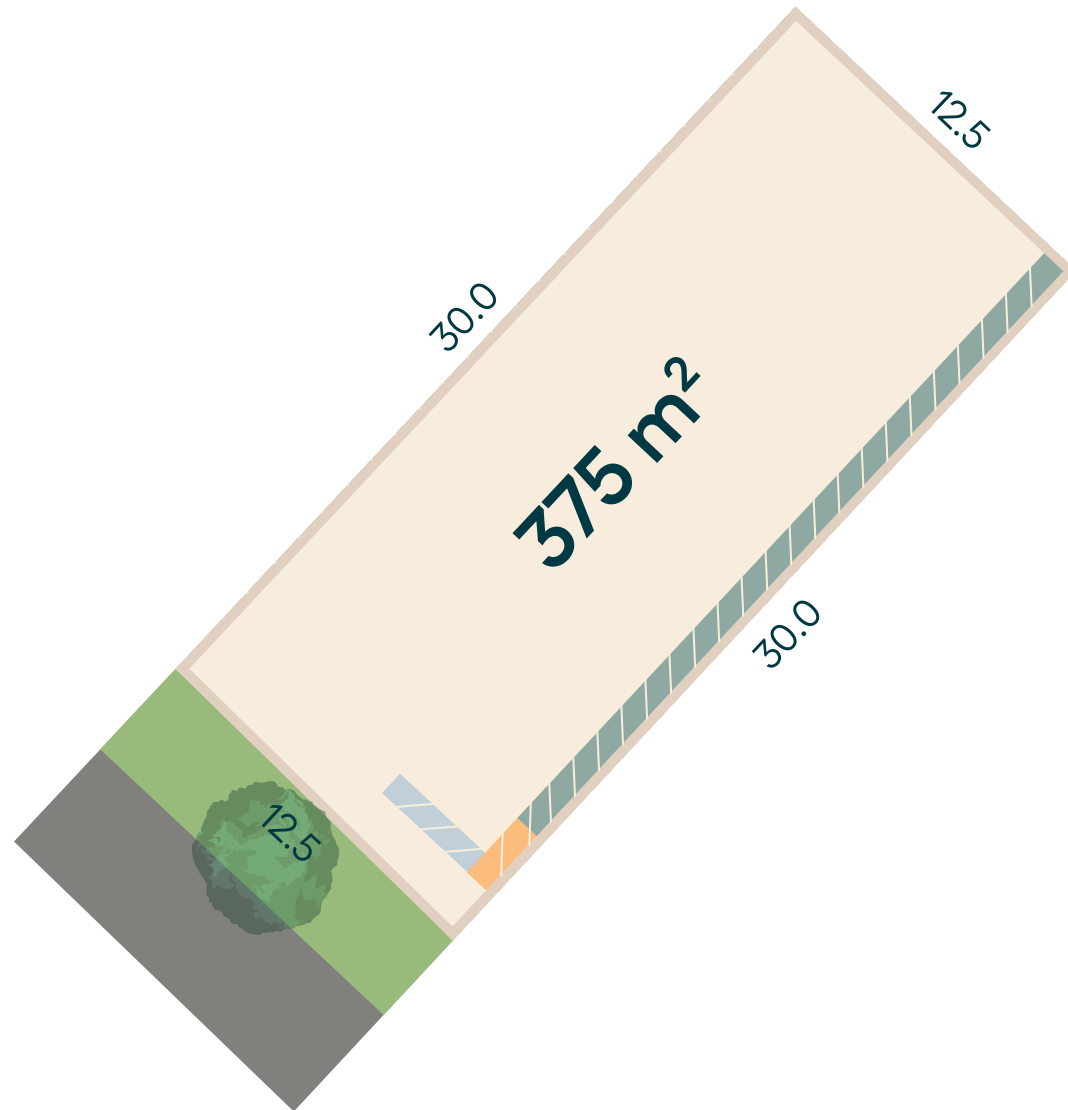

Lot 37

Size	375 m ²
Frontage	12.5 m

Areas are indicative and subject to final survey. Whilst all details have been carefully prepared and are believed to be correct at time of printing, no warranty can be given either expressly or implied by the vendor or their agents.

Stage 7

An exclusive release of premium lots in the highly anticipated Epiq Stage 7 land release provides you with an opportunity to create your dream home in Lennox Head.

www.epiqlennox.com.au

Lot location

Retaining Wall Heights

	0.5 - 1 m
	1 - 1.5 m
	1.5 - 2 m