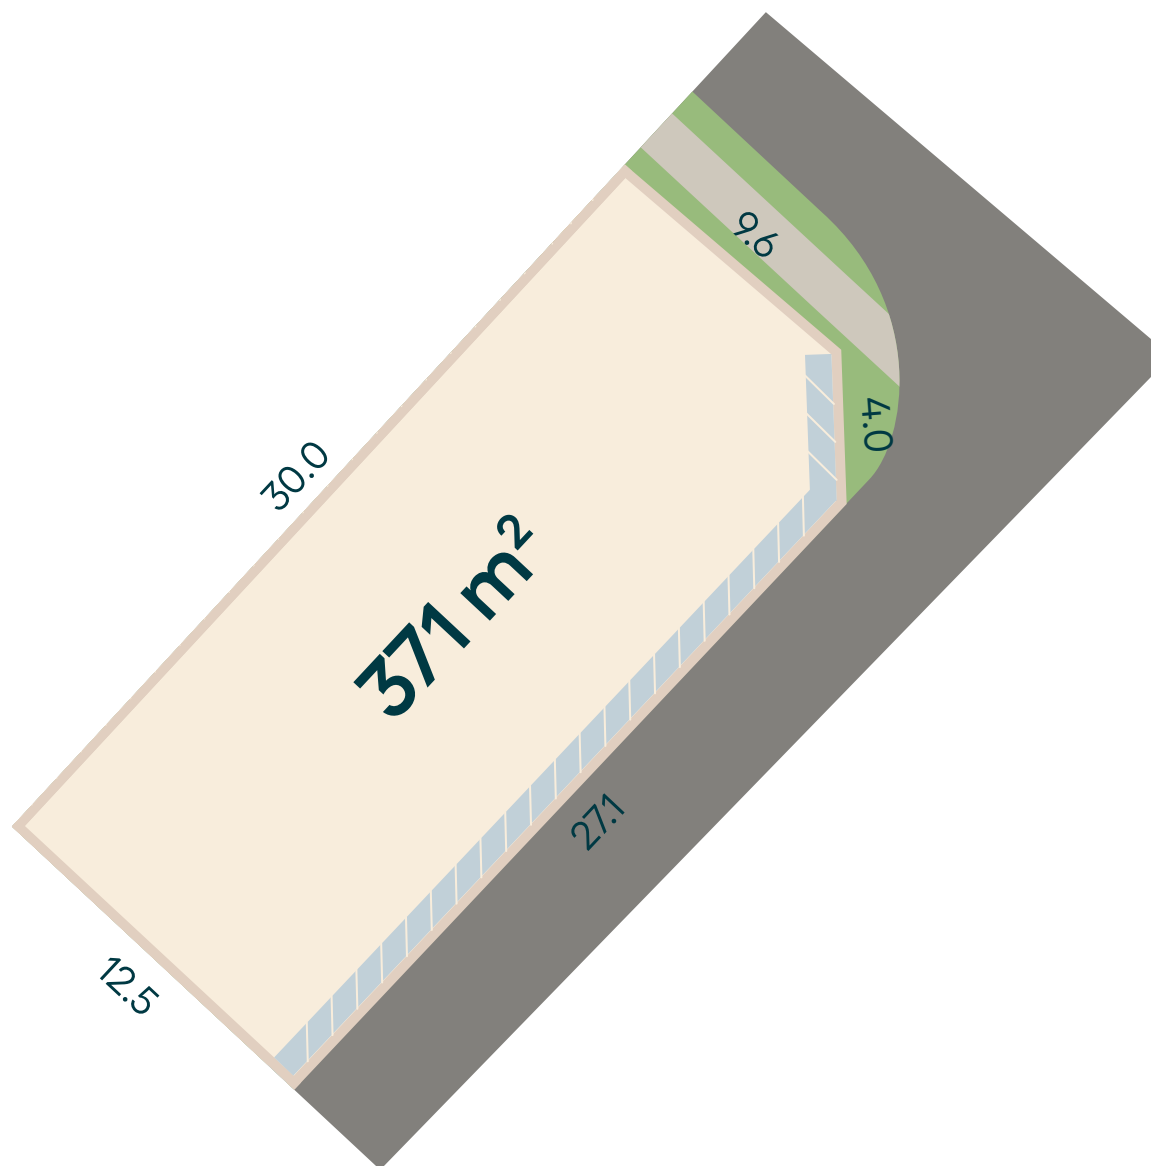

Lot 46

Size 371 m²

Frontage 9.6 m

Areas are indicative and subject to final survey. Whilst all details have been carefully prepared and are believed to be correct at time of printing, no warranty can be given either expressly or implied by the vendor or their agents.

Stage 7

An exclusive release of premium lots in the highly anticipated Epiq Stage 7 land release provides you with an opportunity to create your dream home in Lennox Head.

www.epiqlennox.com.au