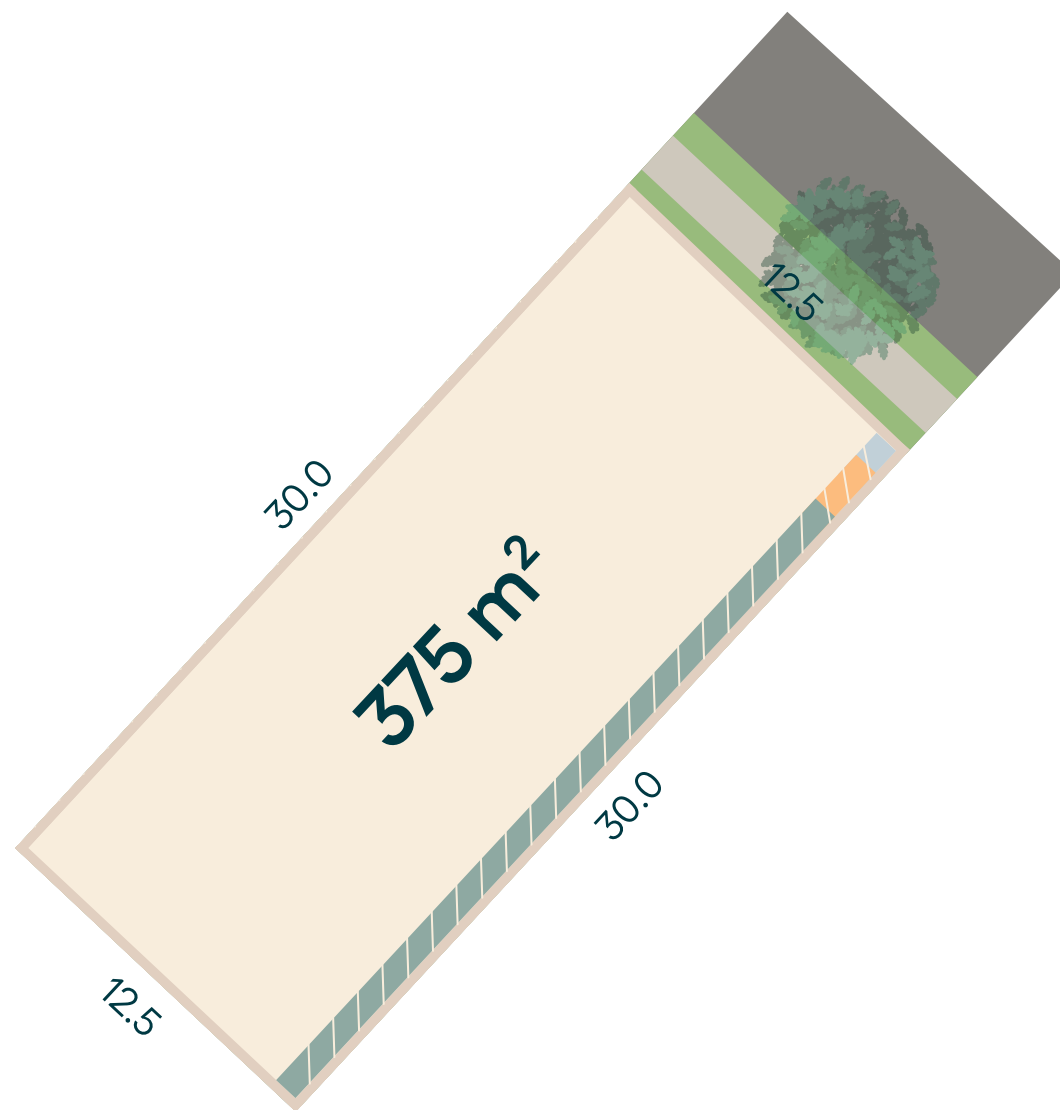

Lot 47

Size 375 m²

Frontage 12.5 m

Areas are indicative and subject to final survey. Whilst all details have been carefully prepared and are believed to be correct at time of printing, no warranty can be given either expressly or implied by the vendor or their agents.

Stage 7

An exclusive release of premium lots in the highly anticipated Epiq Stage 7 land release provides you with an opportunity to create your dream home in Lennox Head.

www.epiqlennox.com.au