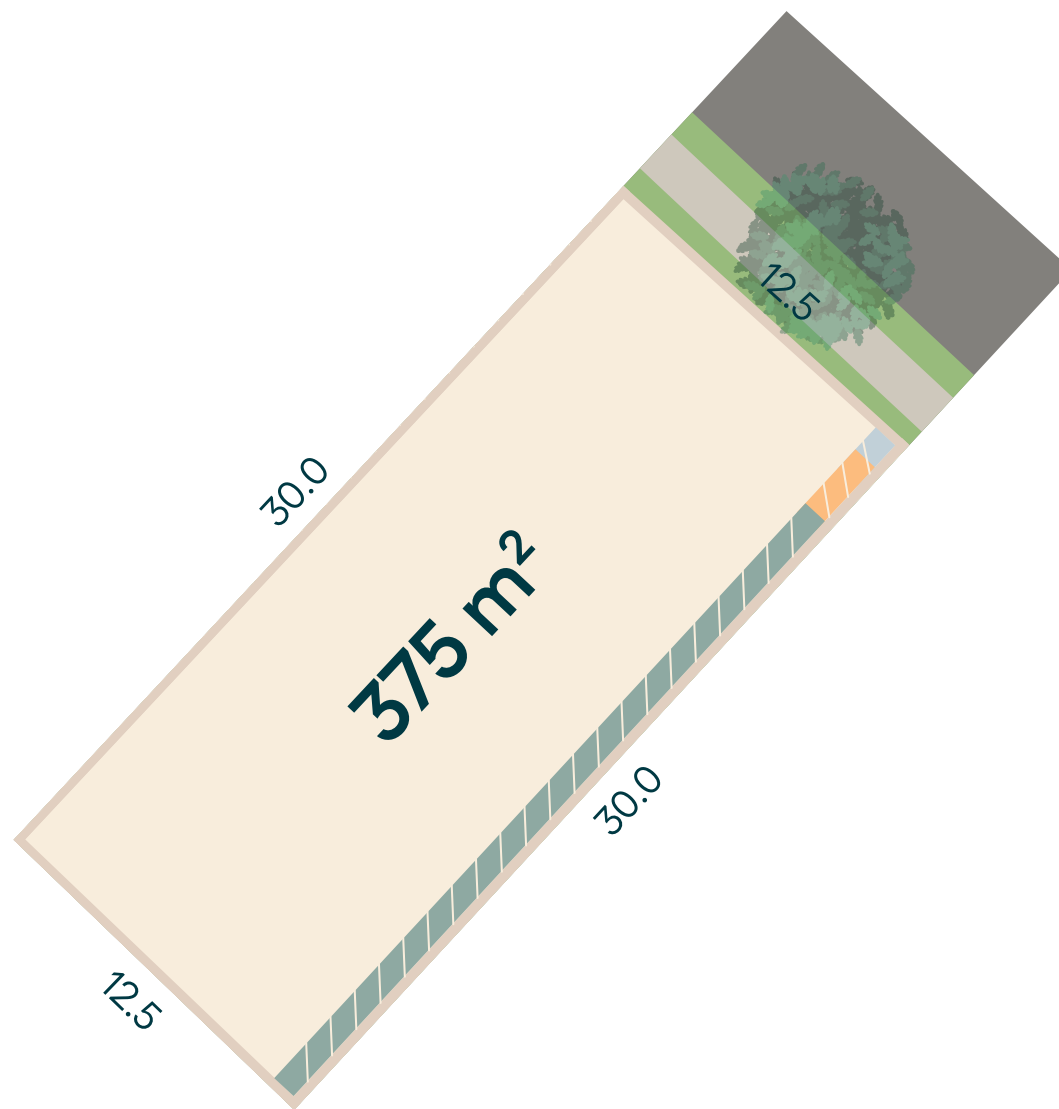

Lot 48

Size 375 m²

Frontage 12.5 m

Areas are indicative and subject to final survey. Whilst all details have been carefully prepared and are believed to be correct at time of printing, no warranty can be given either expressly or implied by the vendor or their agents.

Stage 7

An exclusive release of premium lots in the highly anticipated Epiq Stage 7 land release provides you with an opportunity to create your dream home in Lennox Head.

www.epiqlennox.com.au