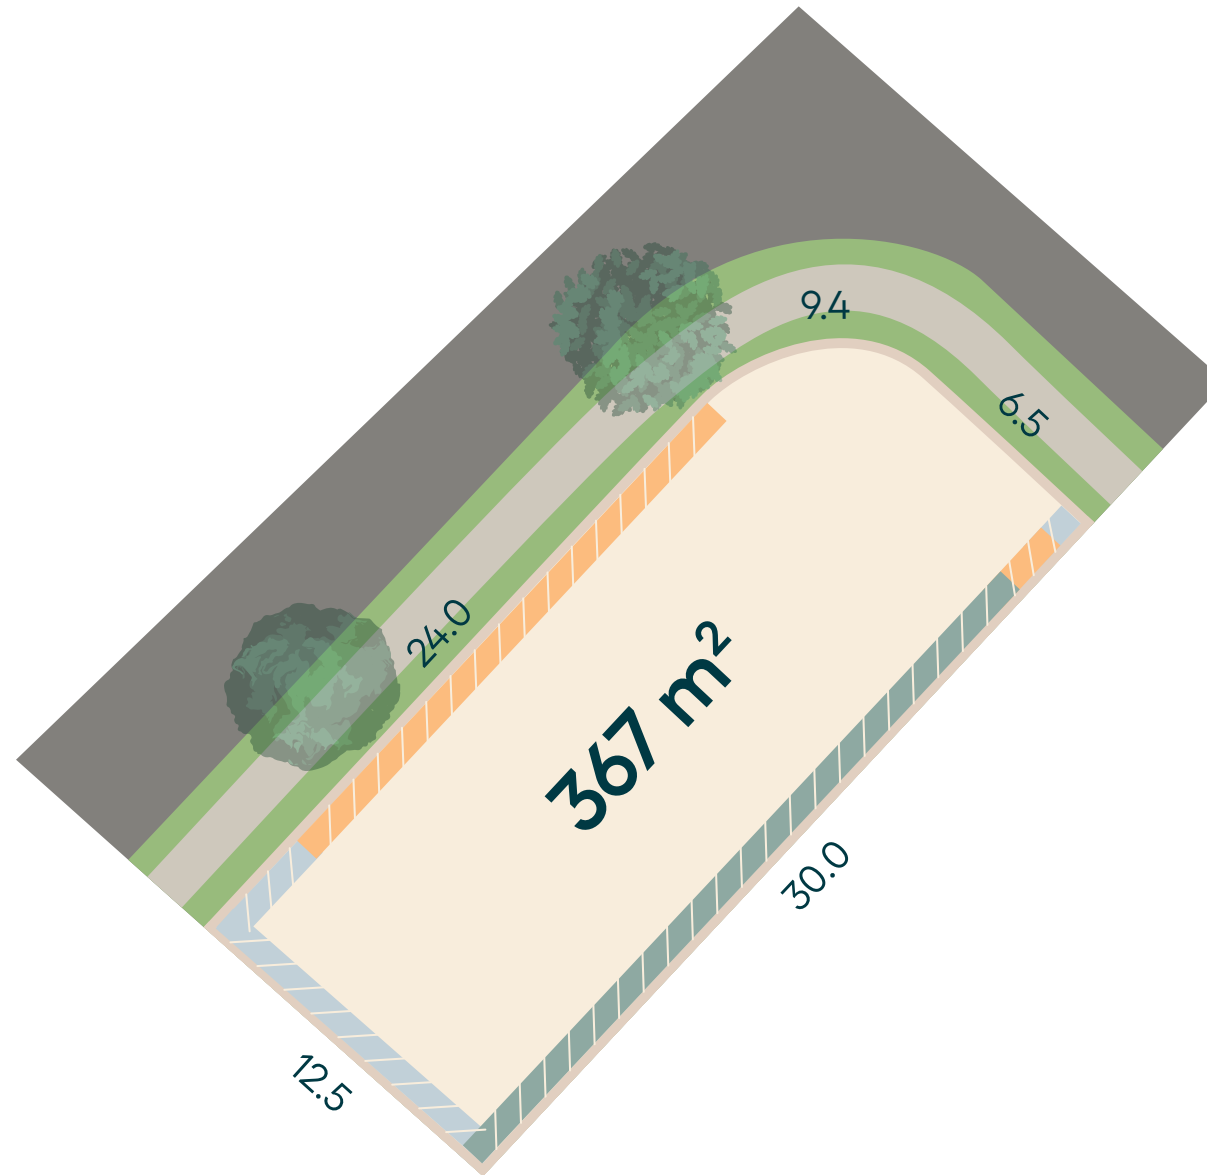

## Lot 49

Size 367 m<sup>2</sup>  
Frontage 6.5 m

Areas are indicative and subject to final survey. Whilst all details have been carefully prepared and are believed to be correct at time of printing, no warranty can be given either expressly or implied by the vendor or their agents.

### Lot location

### Retaining Wall Heights

	0.5 - 1 m
	1 - 1.5 m
	1.5 - 2 m