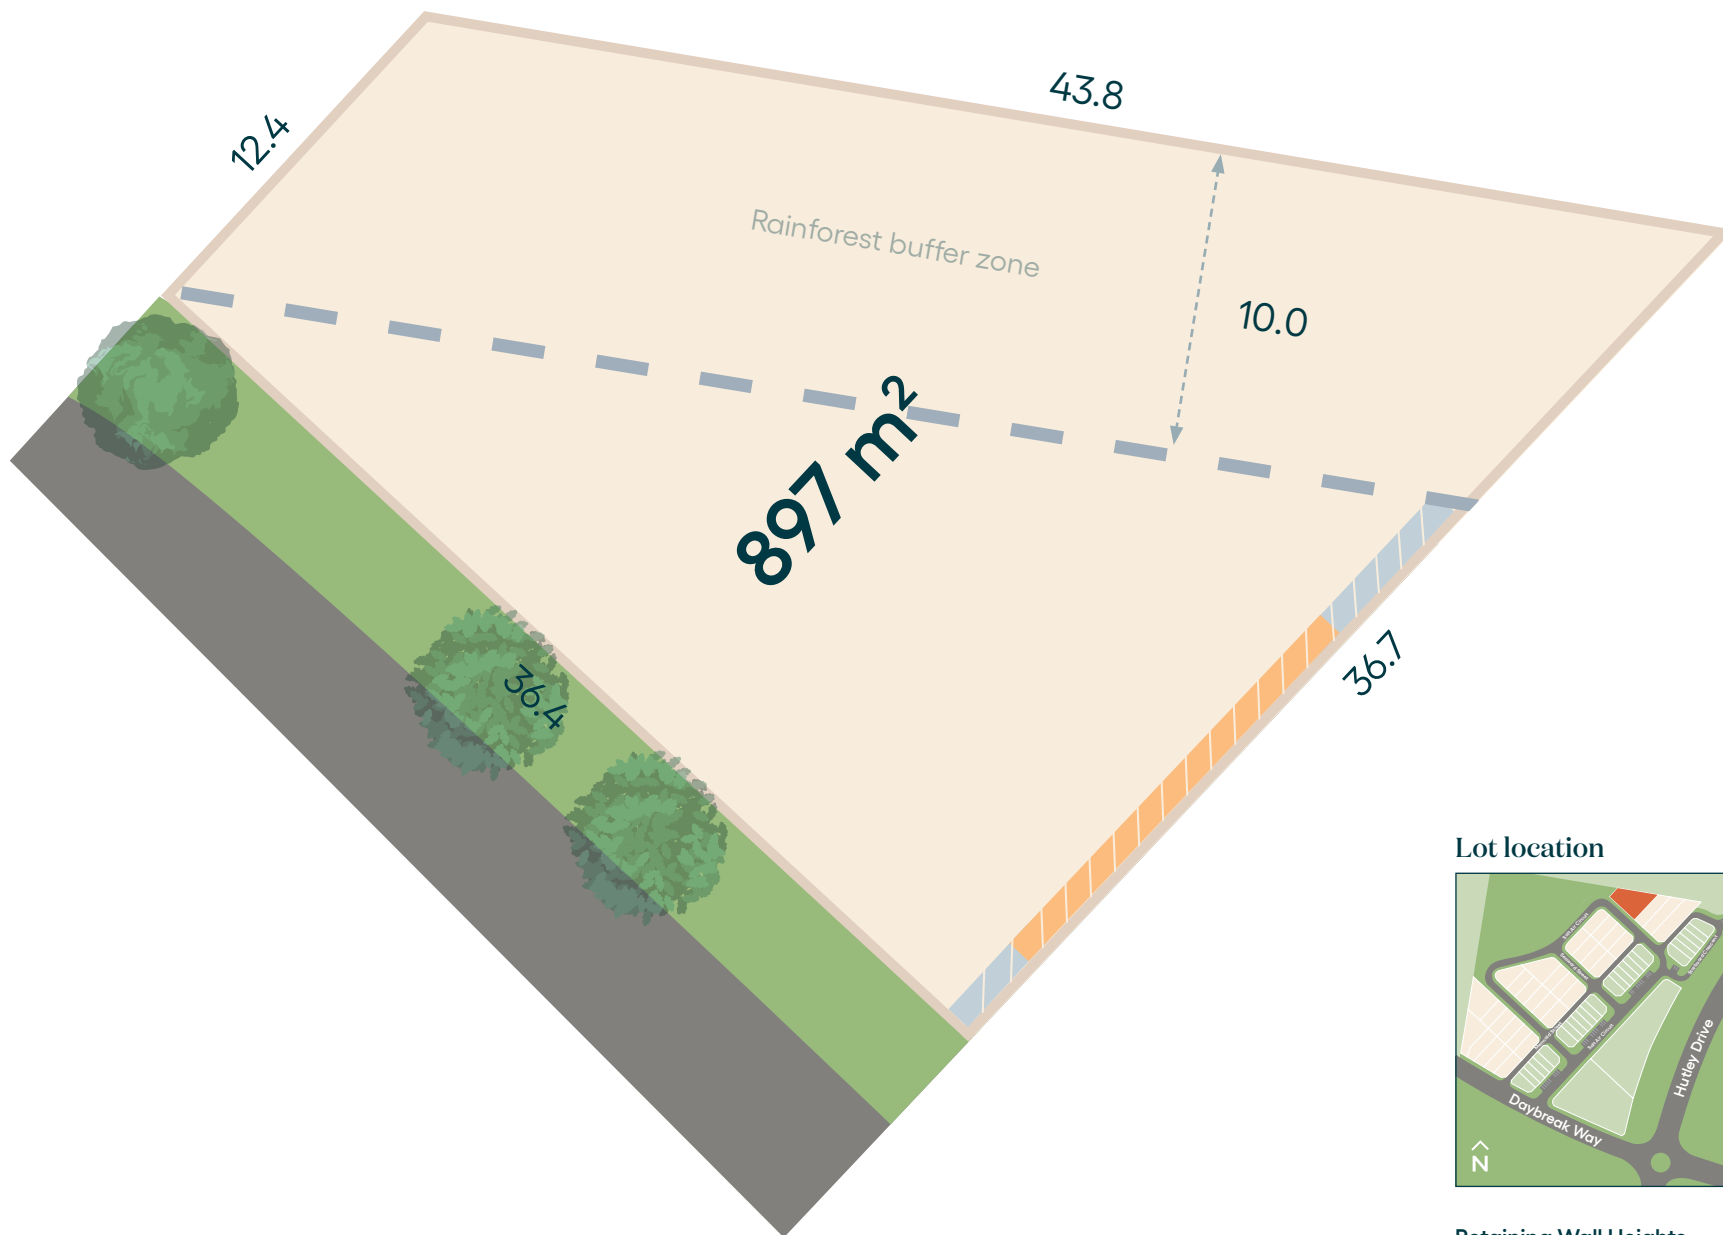

Lot 50

Size 897 m²

Frontage 36.4 m

Areas are indicative and subject to final survey. Whilst all details have been carefully prepared and are believed to be correct at time of printing, no warranty can be given either expressly or implied by the vendor or their agents.

Stage 7

An exclusive release of premium lots in the highly anticipated Epiq Stage 7 land release provides you with an opportunity to create your dream home in Lennox Head.

www.epiqlennox.com.au

Lot location

Retaining Wall Heights

-  0.5 - 1 m
-  1 - 1.5 m
-  1.5 - 2 m