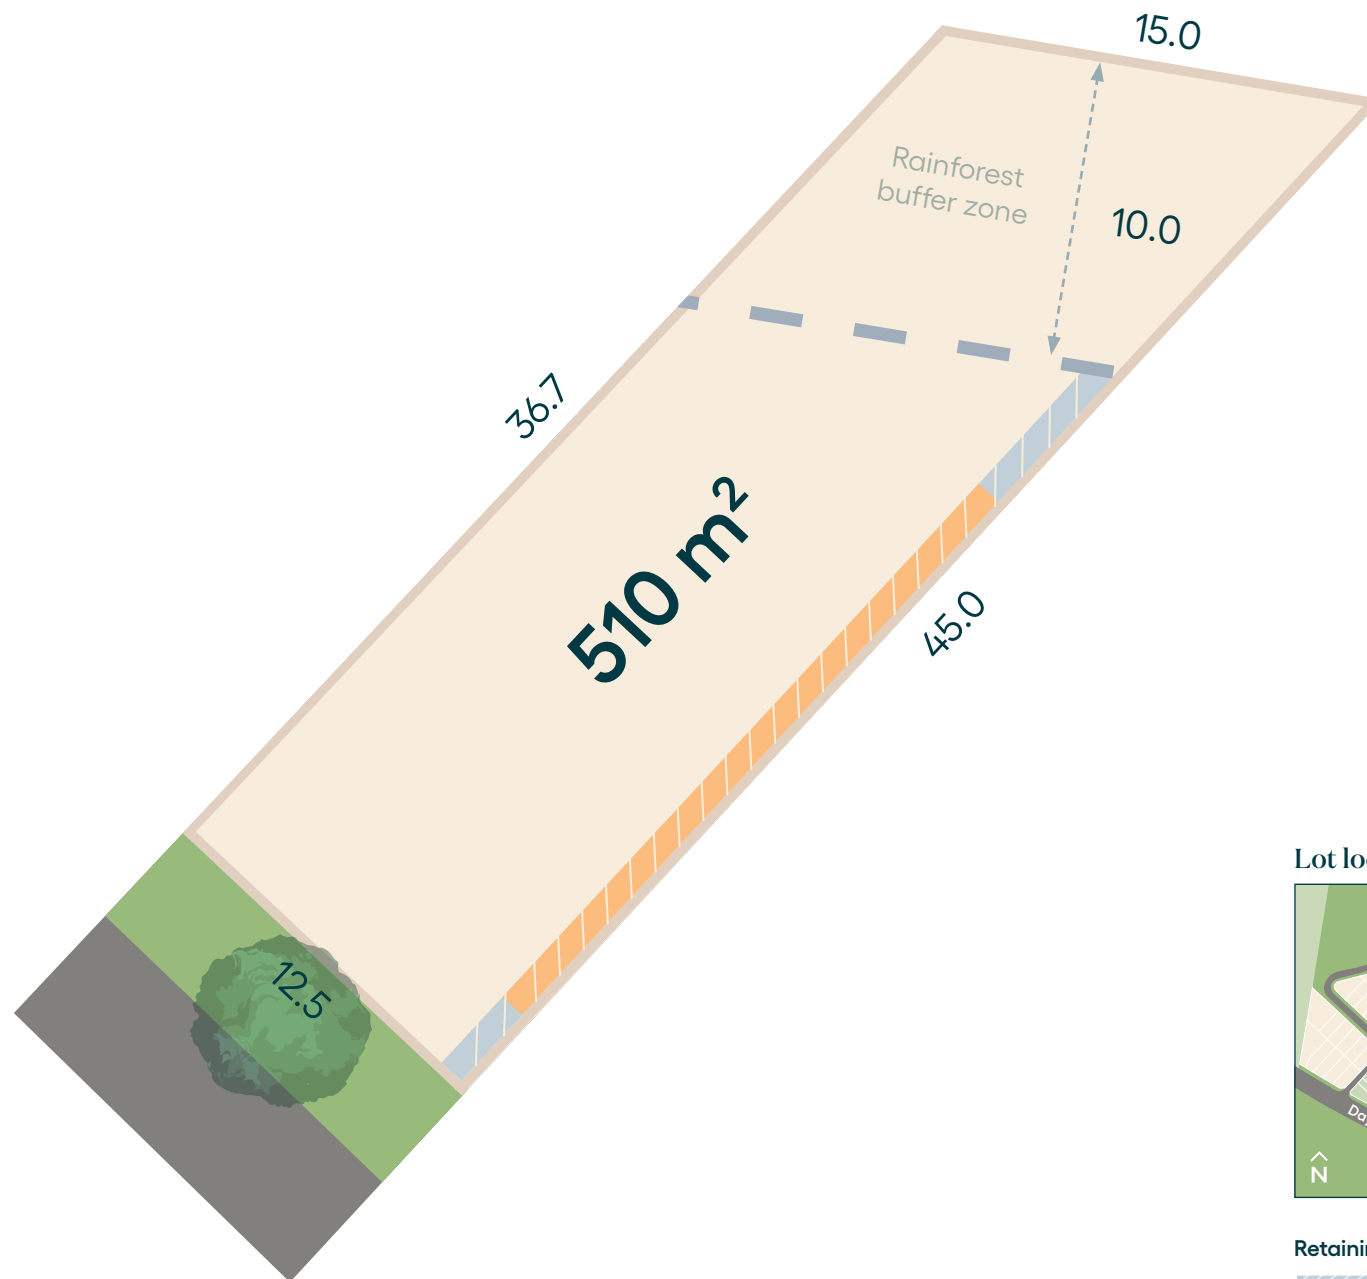

Lot 51

Size 510 m²
 Frontage 12.5 m

Areas are indicative and subject to final survey. Whilst all details have been carefully prepared and are believed to be correct at time of printing, no warranty can be given either expressly or implied by the vendor or their agents.

Stage 7

An exclusive release of premium lots in the highly anticipated Epiq Stage 7 land release provides you with an opportunity to create your dream home in Lennox Head.

www.epiqlennox.com.au

Lot location

Retaining Wall Heights

-  0.5 - 1 m
-  1 - 1.5 m
-  1.5 - 2 m